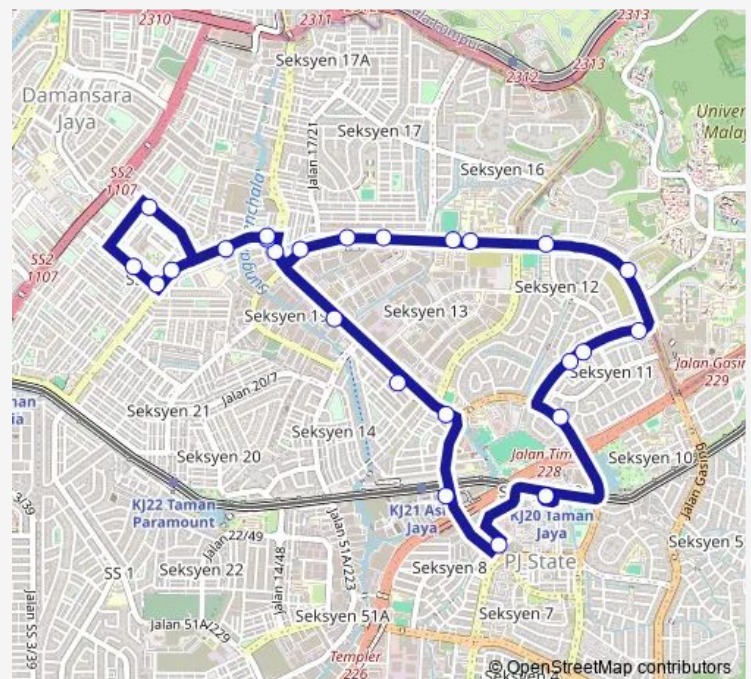

### Route schedule

Pj445 LRT Taman Jaya — Pj445 LRT Taman Jaya

Monday 06:00-16:00

Tuesday 06:00-16:00

Wednesday 06:00-16:00

Thursday 06:00-16:00

Friday 06:00-16:00

Saturday 06:00-19:30

Sunday 06:00-19:30

### Route info

Direction: Pj445 LRT Taman Jaya

Stops: 26

Trip Duration: 0 hour 40 min

Pj02 — Stesen LRT Taman Jaya ~ Ppum via SS2 Pj

Pj251 University Tower

Pj252 SK Sultan Alam Shah 2

Pj253 Gerak Budaya