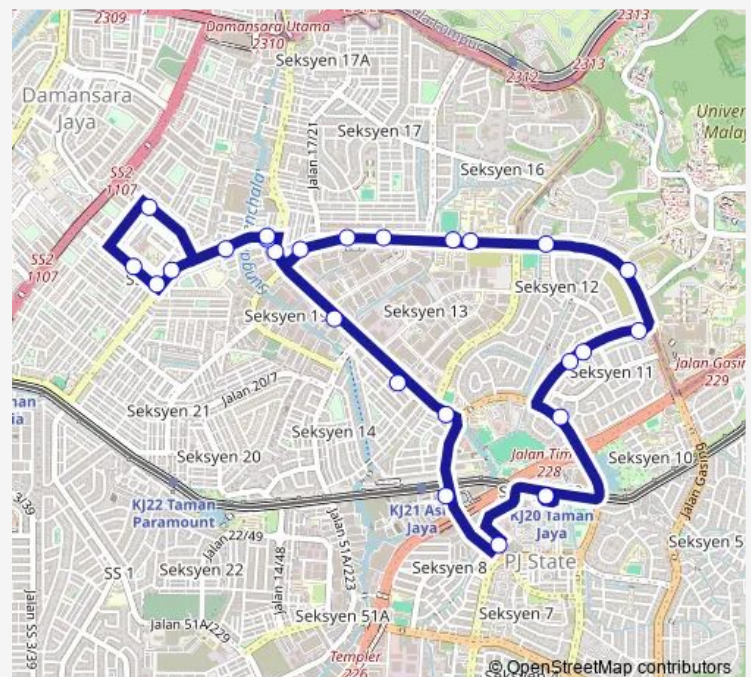

Pj238 Masjid Kolej Islam

Pj245 SMK Sultan ABD Samad (Timur)

Pj247 Mahsa University (Timur)

Route schedule

Pj445 LRT Taman Jaya — Pj445 LRT Taman Jaya

Monday 06:00-16:00

Tuesday 06:00-16:00

Wednesday 06:00-16:00

Thursday 06:00-16:00

Friday 06:00-16:00

Saturday 06:00-19:30

Sunday 06:00-19:30

Route info

Direction: Pj445 LRT Taman Jaya

Stops: 26

Trip Duration: 0 hour 35 min

PJ02 — Stesen LRT Taman Jaya ~ Ppum via SS2 Pj

Pj251 University Tower

Pj252 SK Sultan Alam Shah 2

Pj253 Gerak Budaya

Pj443 Yayasan Cancerlink

Pj445 LRT Taman Jaya

PJ02 Bus time schedules and route maps are available in an offline PDF at busmaps.com. Use the busmaps.com website to see live bus times, train schedule or subway schedule, and step-by-step directions for all public transit in Kuala Lumpur