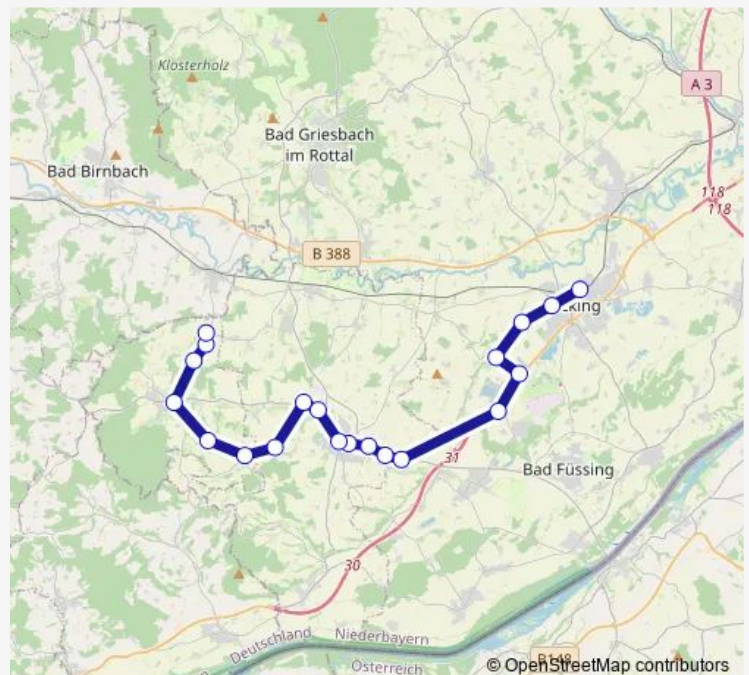

Thursday 06:43

Friday 06:43

Saturday —

Sunday —

Route info

Direction: Thanham, Kreuzung

Stops: 31

Trip Duration: 0 hour 57 min

6228

BusMaps

Waldstadt, Kaserne, Abzw

Felding

Thalling, Abzw Schönburg

Zell bei Pocking

Pocking, Friedhof

Pocking, Zentrum