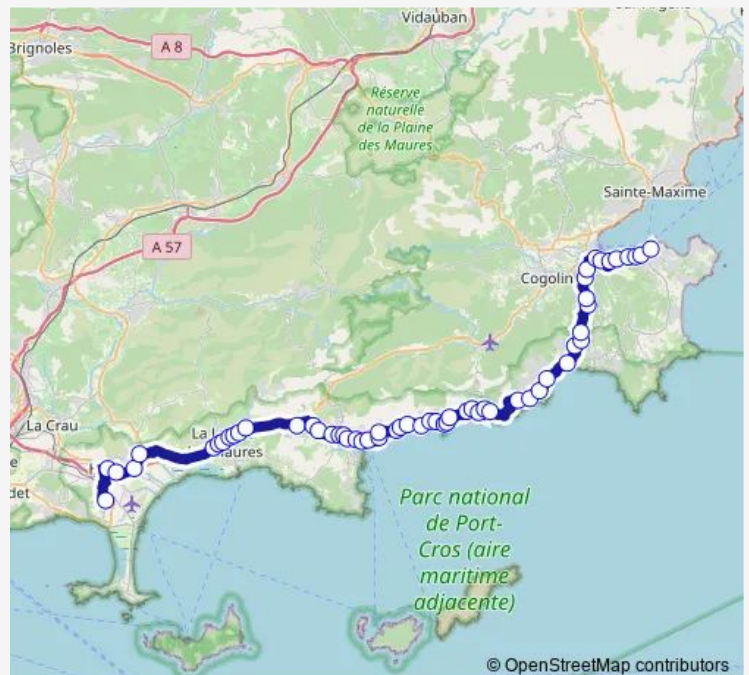

Direction

Gare Routiere — Lycee Costebelle

11 stops

[Open route schedule](#)

Gare Routiere

Rond-Point du Grand Bleu

Saint Pons

Riviera Station

Plantier

Le Pin Fontêtes

Haut Para

Les 2 Cypres

La Verrerie

College Riviere

Lycee Costebelle

Route schedule

Gare Routiere — Lycee Costebelle

Monday 08:10

Tuesday 08:10

Wednesday 08:10

Thursday 08:10

Friday 08:10

Saturday —

Sunday —

Route info

Direction: Gare Routiere

Stops: 11

Trip Duration: 0 hour 45 min

Direction

College G Roux — Gare Routiere

21 stops

[Open route schedule](#)