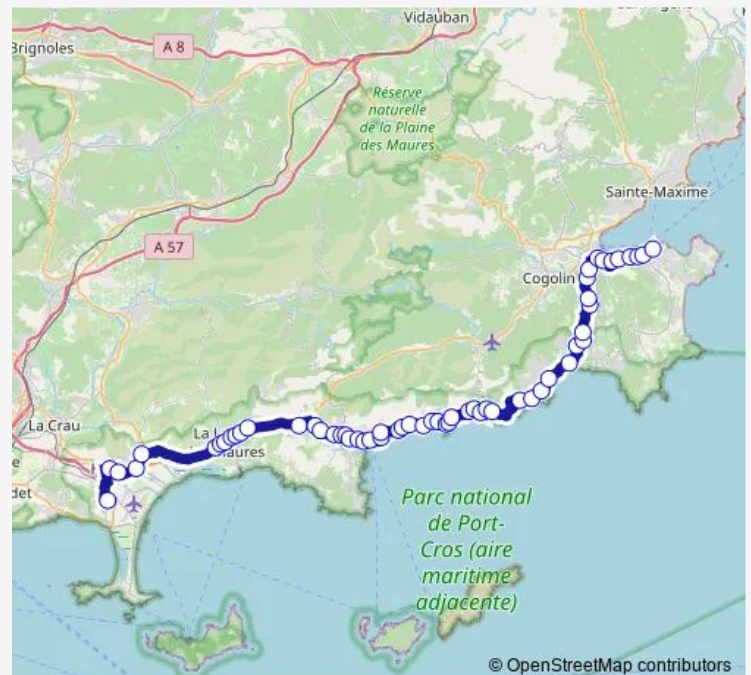

Direction

Gare Routiere — Lycee Costebelle

11 stops

[Open route schedule](#)

Gare Routiere

Rond-Point du Grand Bleu

Saint Pons

Riviera Station

Plantier

Le Pin Fontêtes

Haut Para

Les 2 Cypres

La Verrerie

College Riviere

Lycee Costebelle

Route schedule

Gare Routiere — Lycee Costebelle

Monday 08:10

Tuesday 08:10

Wednesday 08:10

Thursday 08:10

Friday 08:10

Saturday —

Sunday —

Route info

Direction: Gare Routiere

Stops: 11

Trip Duration: 0 hour 45 min

Direction

College G Roux — Gare Routiere

21 stops

[Open route schedule](#)