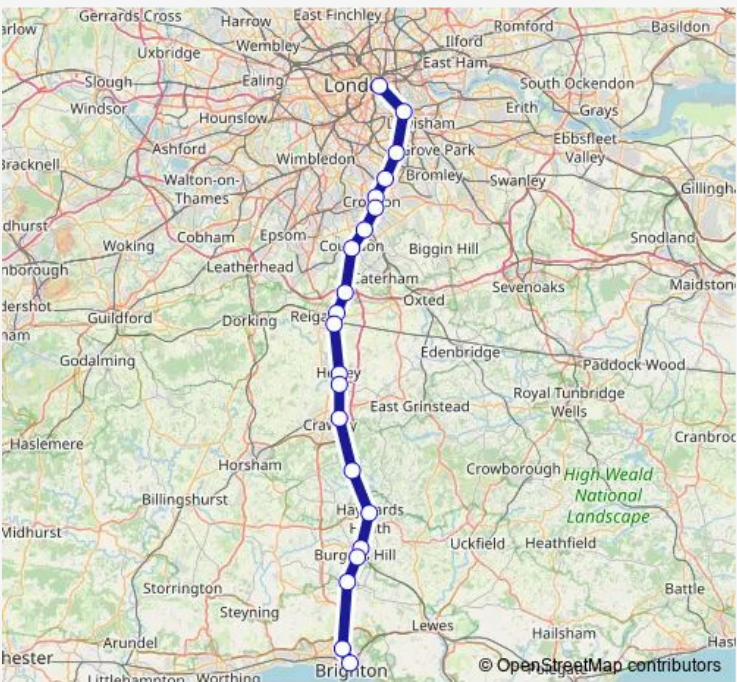

Rail Sn:Lbg->Btn SN train service from LBG to Btn

[Go to website](#)

Direction
 London Bridge — Brighton
 22 stops
[Open route schedule](#)

- London Bridge
- Peckham Rye
- Tulse Hill
- Streatham
- Streatham Common
- Selhurst
- East Croydon
- South Croydon
- Purley
- Coulsdon South
- Merstham
- Redhill
- Earlswood (Surrey)
- Horley
- Gatwick Airport
- Three Bridges
- Haywards Heath
- Wivelsfield
- Burgess Hill
- Hassocks
- Preston Park

Route schedule
 London Bridge — Brighton

Monday	—
Tuesday	—
Wednesday	—
Thursday	—
Friday	—
Saturday	05:07
Sunday	—

Route info
 Direction: London Bridge
 Stops: 22
 Trip Duration: 1 hour 29 min

■ Sn:Lbg->Btn — SN train service from LBG to Btn **BusMaps**

Direction

London Bridge — Brighton

21 stops

[Open route schedule](#)

London Bridge

New Cross Gate

Sydenham

Norwood Junction

Brighton

Route schedule

London Bridge — Brighton

Monday	22:21-00:07 ⁺¹
Tuesday	00:07
Wednesday	—
Thursday	—
Friday	—
Saturday	05:13-01:17 ⁺¹
Sunday	01:10-23:41

Route info

Direction: London Bridge

Stops: 21

Trip Duration: 1 hour 27 min