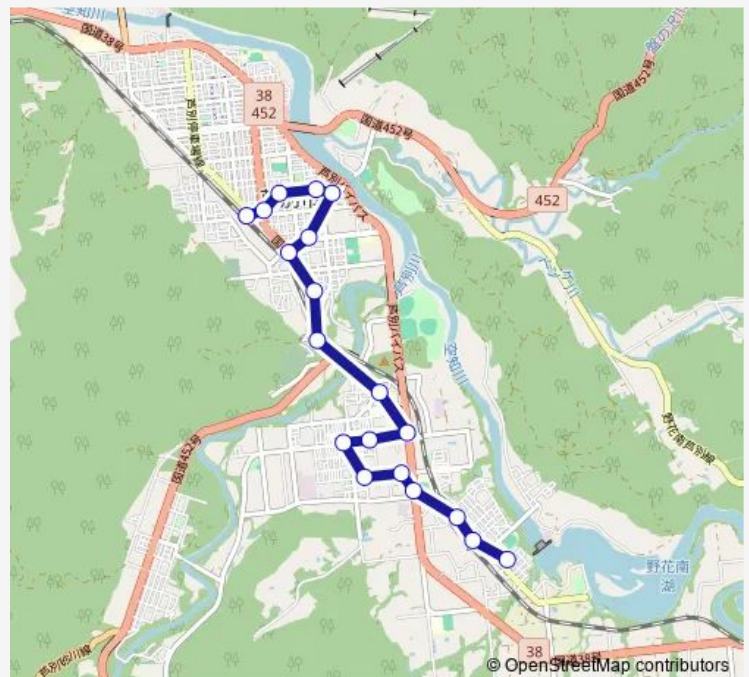

Monday 06:40-18:22

Tuesday 06:40-18:22

Wednesday 06:40-18:22

Thursday 06:40-18:22

Friday 06:40-18:22

Saturday 06:39-16:40

Sunday 06:39-16:40

Route info

Direction: さつき団地

Stops: 16

Trip Duration: 0 hour 17 min

■ 上芦別線

BusMaps

Direction

さつき団地 — 芦別駅前

19 stops

Sunday 09:20-12:55

Route info

Direction: 芦別駅前

Stops: 19

Trip Duration: 0 hour 21 min

Direction

芦別駅前 — さつき団地

16 stops

Saturday 07:10-18:30

Sunday 07:10-18:30

Route info

Direction: 芦別駅前

Stops: 16

Trip Duration: 0 hour 17 min

上芦別線 Bus time schedules and route maps are available in an offline PDF at [busmaps.com](#). Use the [busmaps.com](#) website to see live bus times, train schedule or subway schedule, and step-by-step directions for all public transit in Ashibetsu