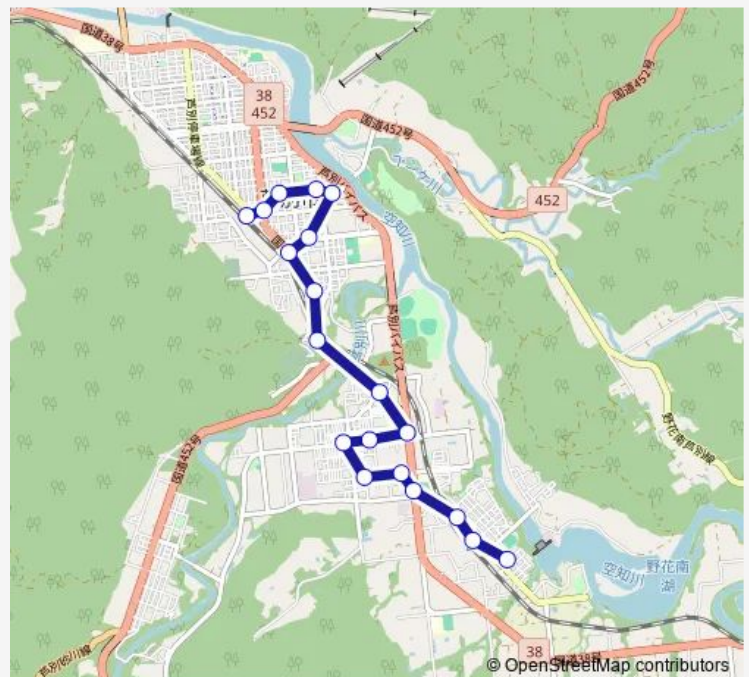

Monday 06:40-18:22

Tuesday 06:40-18:22

Wednesday 06:40-18:22

Thursday 06:40-18:22

Friday 06:40-18:22

Saturday 06:39-16:40

Sunday 06:39-16:40

Route info

Direction: さつき団地

Stops: 16

Trip Duration: 0 hour 17 min

■ 上芦別線

BusMaps

© OpenStreetMap contributors

Direction

さつき団地 — 芦別駅前

Saturday 09:20-12:55

Sunday 09:20-12:55

Route info

Direction: 芦別駅前

Stops: 19

Trip Duration: 0 hour 21 min

Direction

芦別駅前 — さつき団地

Friday 07:25-18:00

Saturday 07:10-18:30

Sunday 07:10-18:30

Route info

Direction: 芦別駅前

Stops: 16

Trip Duration: 0 hour 17 min

上芦別線 Bus time schedules and route maps are available in an offline PDF at busmaps.com. Use the busmaps.com website to see live bus times, train schedule or subway schedule, and step-by-step directions for all public transit in Ashibetsu