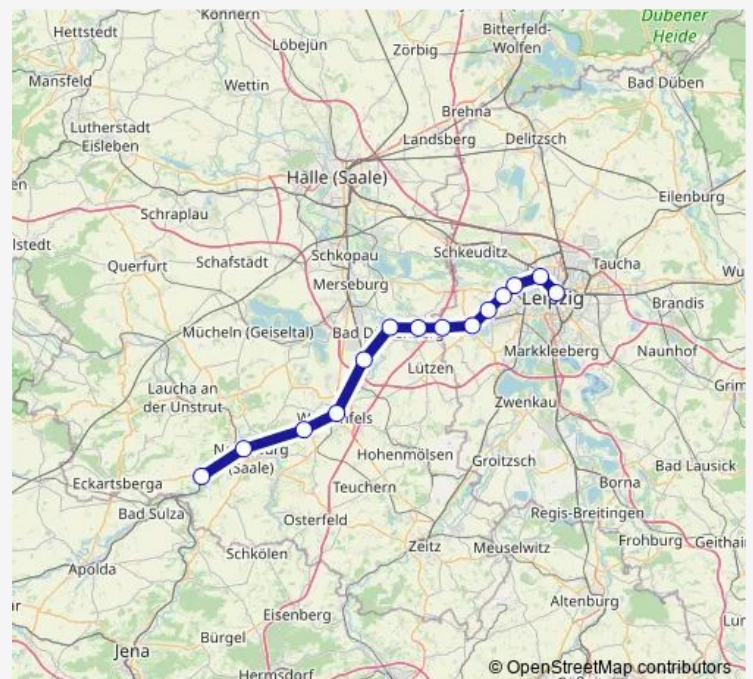

Rail RB20 DPN Rb20

[Go to website](#)

Direction

Leipzig Hbf — Bad Kösen

14 stops

[Open route schedule](#)

Leipzig Hbf

Leipzig-Möckern

Leipzig-Leutzsch

Leipzig-Rückmarsdorf

Leipzig-Miltitz

Markranstädt

Großlehna

Kötzschau

Bad Dürrenberg

Großkorbetha

Weißenfels

Leißling

Naumburg (Saale) Hbf

Bad Kösen

Route schedule

Leipzig Hbf — Bad Kösen

Monday	05:03-00:21 ⁺¹
Tuesday	05:03-01:30 ⁺¹
Wednesday	03:29-00:21 ⁺¹
Thursday	05:03-00:21 ⁺¹
Friday	05:03-00:21 ⁺¹
Saturday	05:03-00:21 ⁺¹
Sunday	05:03-00:21 ⁺¹

Route info

Direction: Leipzig Hbf

Stops: 14

Trip Duration: 1 hour 9 min

■ RB20 — DPN Rb20

BusMaps

Direction

Bad Kösen — Leipzig Hbf