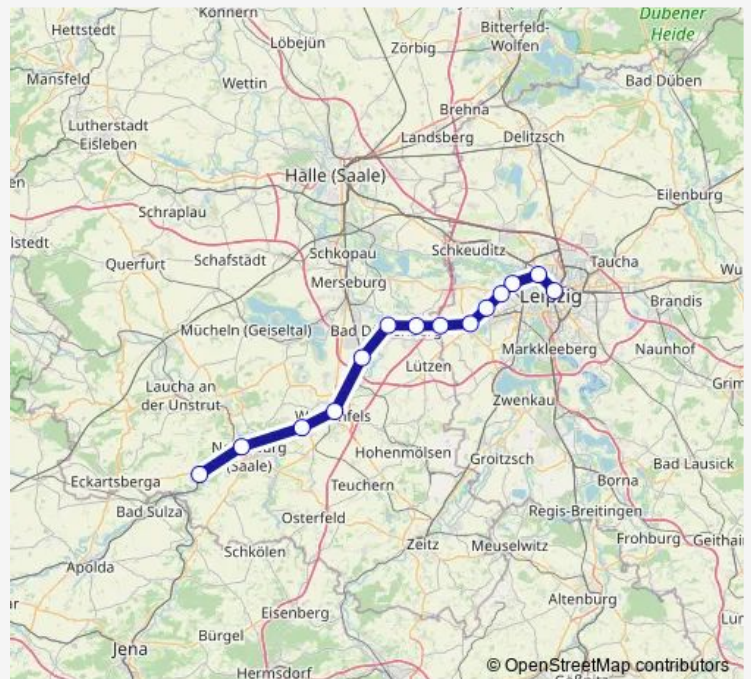

Rail Rb20 DPN Rb20

[Go to website](#)

Direction

Leipzig Hbf — Bad Kösen

14 stops

[Open route schedule](#)

Leipzig Hbf

Leipzig-Möckern

Leipzig-Leutzsch

Leipzig-Rückmarsdorf

Leipzig-Miltitz

Markranstädt

Großlehna

Kötzschau

Bad Dürrenberg

Großkorbetha

Weißenfels

Leißling

Naumburg (Saale) Hbf

Bad Kösen

Route schedule

Leipzig Hbf — Bad Kösen

Monday	05:03-00:21 ⁺¹
Tuesday	05:03-00:21 ⁺¹
Wednesday	05:03-00:21 ⁺¹
Thursday	05:03-00:21 ⁺¹
Friday	05:03-00:21 ⁺¹
Saturday	05:03-00:21 ⁺¹
Sunday	05:03-00:21 ⁺¹

Route info

Direction: Leipzig Hbf

Stops: 14

Trip Duration: 1 hour 0 min

Rb20 — DPN Rb20

BusMaps

Direction

Bad Kösen — Leipzig Hbf