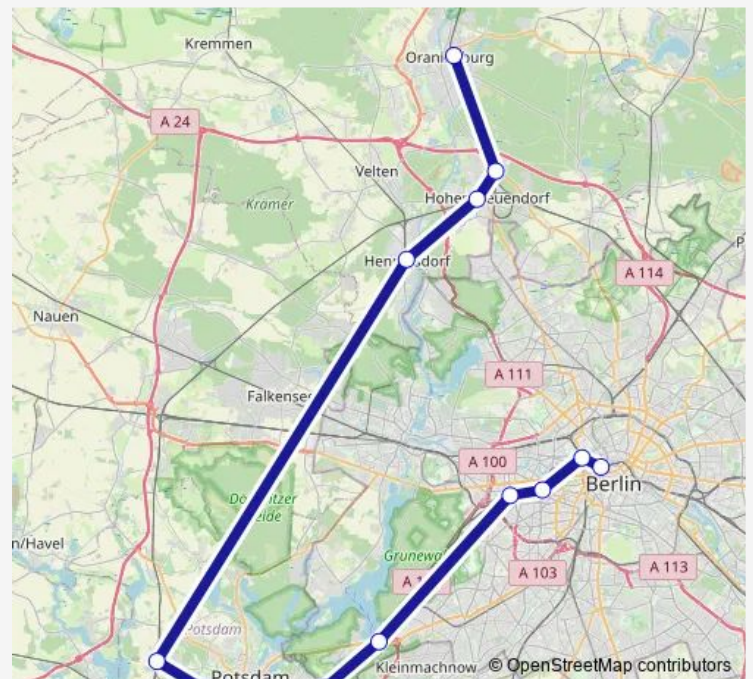

### Route schedule

S Oranienburg Bhf — S Potsdam Hauptbahnhof

Monday 20:05

Tuesday 20:05

Wednesday 20:05

Thursday 20:05

Friday —

Saturday —

### Route info

Direction: S Oranienburg Bhf

Stops: 8

Trip Duration: 1 hour 10 min