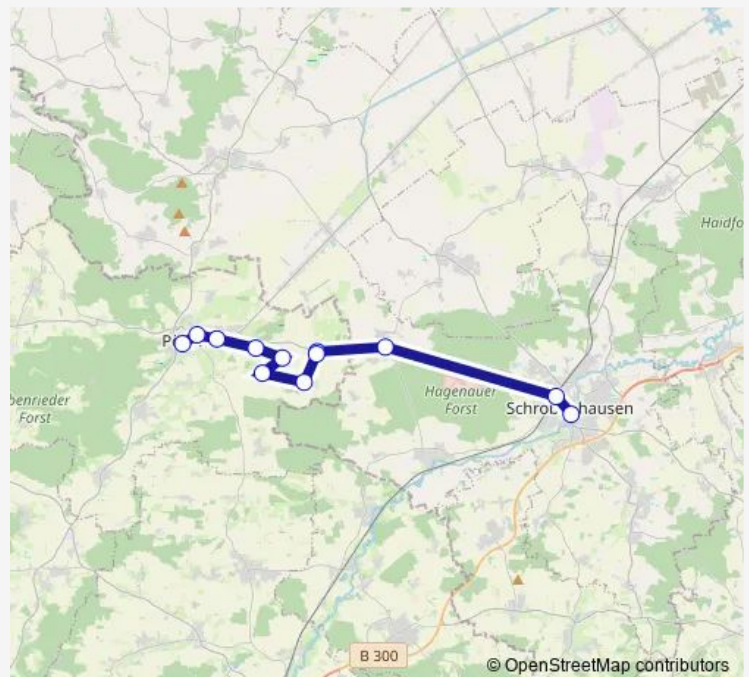

Wednesday 07:01-14:01

Thursday 07:01-14:01

Friday 07:01-14:01

Saturday 08:03

Sunday —

Route info

Direction: Pöttmes, Post

Stops: 8

Trip Duration: 0 hour 22 min

Direction

Omnibusbahnhof — Pöttmes, Post

12 stops

[Open route schedule](#)

Omnibusbahnhof

Schrobenhausen

Schrobenhausen, Sandizell, Asamstraße

Thursday 13:25

Friday 13:25

Saturday —

Sunday —

Route info

Direction: Omnibusbahnhof

Stops: 7

Trip Duration: 0 hour 20 min

Tuesday 07:21

Wednesday 07:21

Thursday 07:21

Friday 07:21

Saturday —

Sunday —

Route info

Direction: Pöttmes, Post