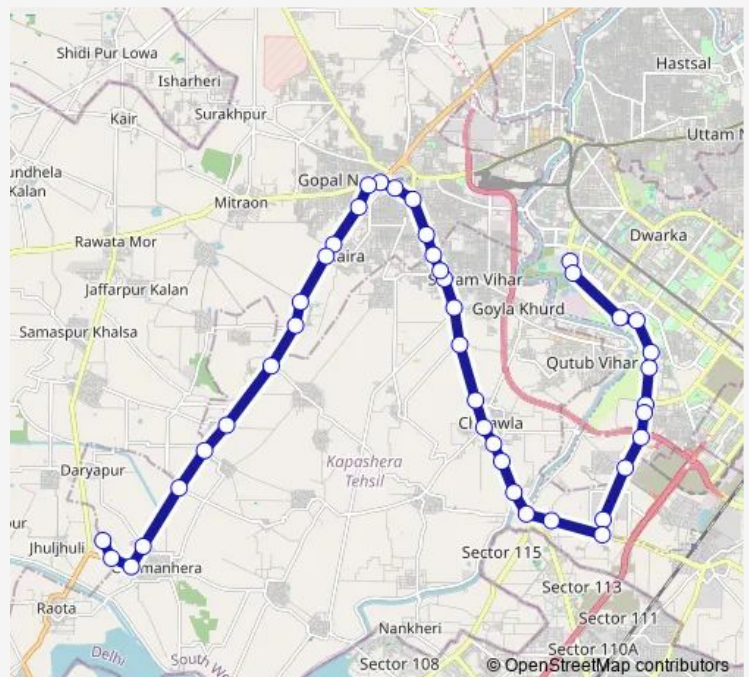

Jhatikara Crossing

### Route schedule

GGG IP University — Ghuman Hera Depot 1

Monday 05:22-20:10

Tuesday 05:22-20:10

Wednesday 05:22-20:10

Thursday 05:22-20:10

Friday 05:22-20:10

Saturday 05:22-20:10

### Route info

Direction: GGG IP University

Stops: 42

Trip Duration: 1 hour 56 min

DW-3stldown

Goela Dairy Crossing

Deenpur Village

Durga Vihar