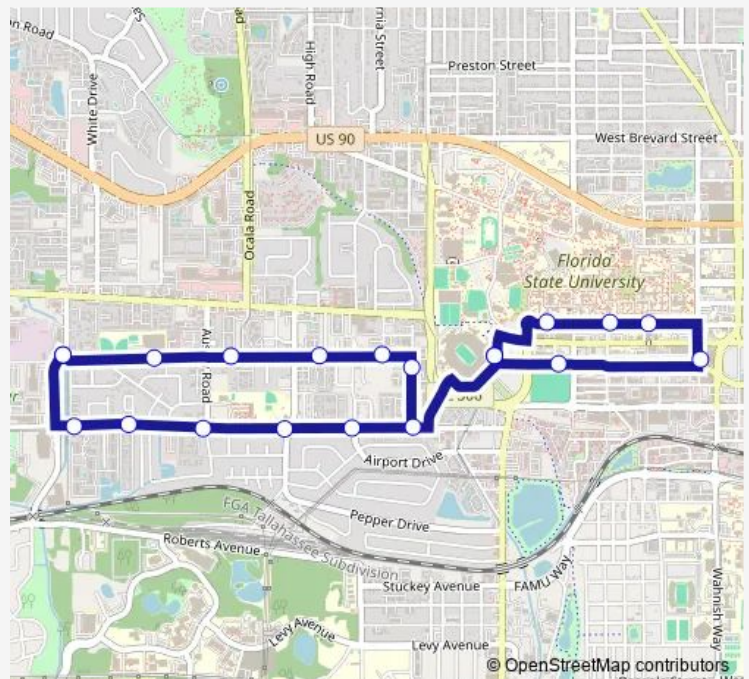

Direction

Bellevue AND Mabry — Bellevue AND Mabry

20 stops

[Open route schedule](#)

- Bellevue AND Mabry
- Jackson Bluff RD AT Revell DR Eb
- Jackson Bluff RD AT Berkshire DR Eb
- Jackson Bluff RD AT Ausley RD Eb
- Jackson Bluff RD AT Lipona RD Eb
- Jackson Bluff RD AT Airport DR Eb
- FSU 1ST Circle
- OLD ST. Augustine Intramural Fields
- S Copeland ST W ST Augustine St
- Jefferson ST AT Gray ST Sb
- W Jefferson ST Lorene Wb
- W Jefferson ST AT Varsity Dr
- FSU 1ST Circle
- Jackson Bluff RD AT Hayden RD Wb
- Hayden RD Bellevue Way
- Bellevue WAY Rivoli Rd
- Bellevue WAY Lovelace Dr
- Bellevue WAY S Ocala Rd
- Belle VUE FSU Film School
- Bellevue AND Mabry

Route schedule

Bellevue AND Mabry — Bellevue AND Mabry

Monday	07:00-19:20
Tuesday	07:00-19:20
Wednesday	07:00-19:20
Thursday	07:00-19:20
Friday	07:00-19:20
Saturday	—
Sunday	—

Route info

Direction: Bellevue AND Mabry

Stops: 20

Trip Duration: 0 hour 40 min

UTO — Tomahawk

UTO Bus time schedules and route maps are available in an offline PDF at busmaps.com. Use the busmaps.com website to see live bus times, train schedule or subway schedule, and step-by-step directions for all public transit in Tallahassee