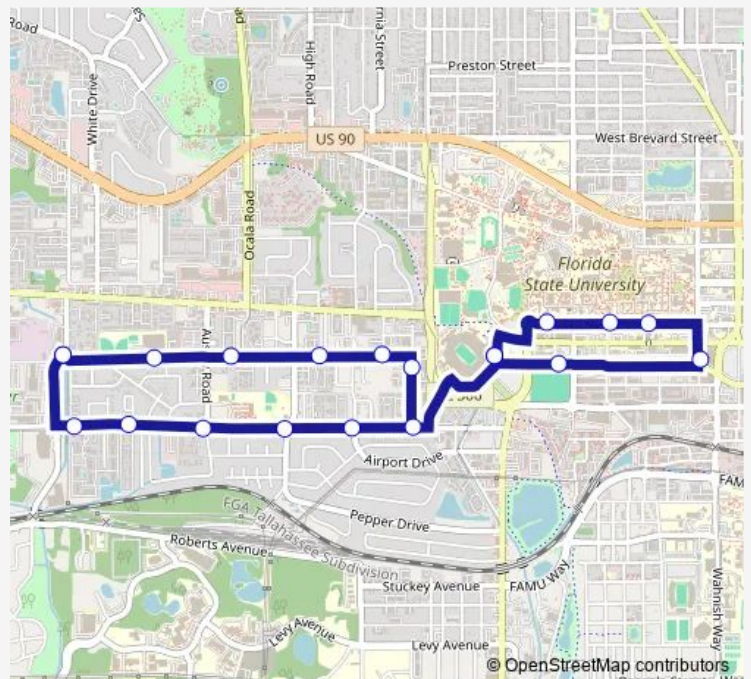

Direction

Bellevue AND Mabry — Bellevue AND Mabry

20 stops

[Open route schedule](#)

- Bellevue AND Mabry
- Jackson Bluff RD AT Revell DR Eb
- Jackson Bluff RD AT Berkshire DR Eb
- Jackson Bluff RD AT Ausley RD Eb
- Jackson Bluff RD AT Lipona RD Eb
- Jackson Bluff RD AT Airport DR Eb
- FSU 1ST Circle
- OLD ST. Augustine Intramural Fields
- S Copeland ST W ST Augustine St
- Jefferson ST AT Gray ST Sb
- W Jefferson ST Lorene Wb
- W Jefferson ST AT Varsity Dr
- FSU 1ST Circle
- Jackson Bluff RD AT Hayden RD Wb
- Hayden RD Bellevue Way
- Bellevue WAY Rivoli Rd
- Bellevue WAY Lovelace Dr
- Bellevue WAY S Ocala Rd
- Belle VUE FSU Film School
- Bellevue AND Mabry

Route schedule

Bellevue AND Mabry — Bellevue AND Mabry

Monday	07:00-19:20
Tuesday	07:00-19:20
Wednesday	07:00-19:20
Thursday	07:00-19:20
Friday	07:00-19:20
Saturday	—
Sunday	—

Route info

Direction: Bellevue AND Mabry

Stops: 20

Trip Duration: 0 hour 40 min

Uto — Tomahawk

Uto Bus time schedules and route maps are available in an offline PDF at busmaps.com. Use the busmaps.com website to see live bus times, train schedule or subway schedule, and step-by-step directions for all public transit in Tallahassee