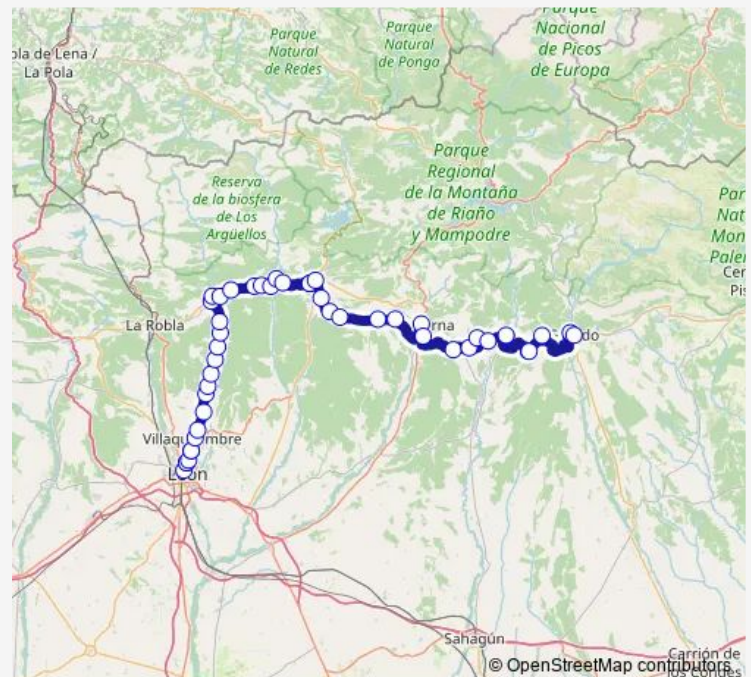

### Route schedule

Cistierna — León

Monday 06:15-22:05

Tuesday 06:15-22:05

Wednesday 06:15-22:05

Thursday 06:15-22:05

Friday 06:15-22:05

Saturday 06:15-18:10

### Route info

Direction: Cistierna

Stops: 34

Trip Duration: 1 hour 45 min

León-Guardo

BusMaps

Manzaneda

Garrafe