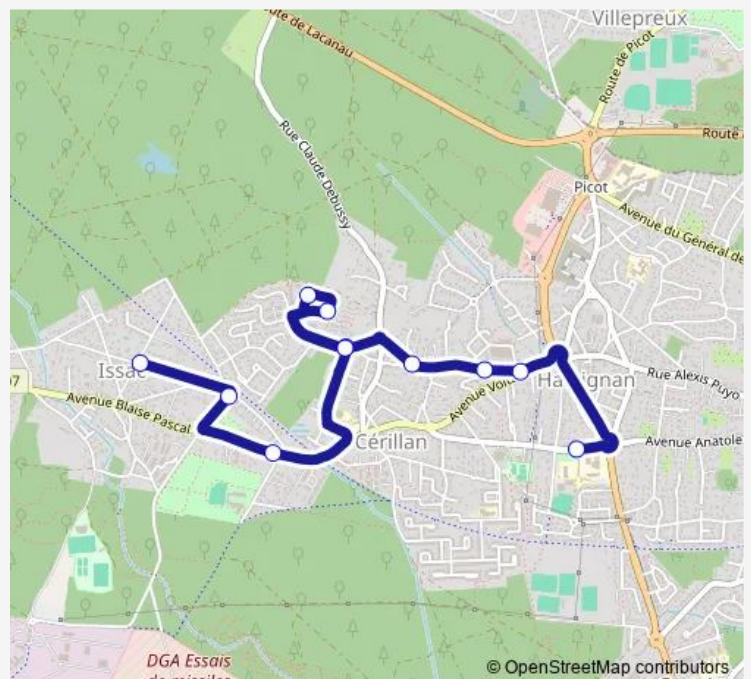

Pont de la Pierre

Point du Jour

Etoiles

Pont de la Pierre

Centre Hippique

Brémontier

Ambroise Paré

Route schedule

Direction: Collège Hastignan

Stops: 11

Trip Duration: 0 hour 20 min

Direction

Ambroise Paré — Collège Hastignan

12 stops

[Open route schedule](#)

Ambroise Paré

Thursday 07:47

Friday 07:47

Saturday —

Sunday —

Route info

Direction: Ambroise Paré

Stops: 12

Trip Duration: 0 hour 18 min