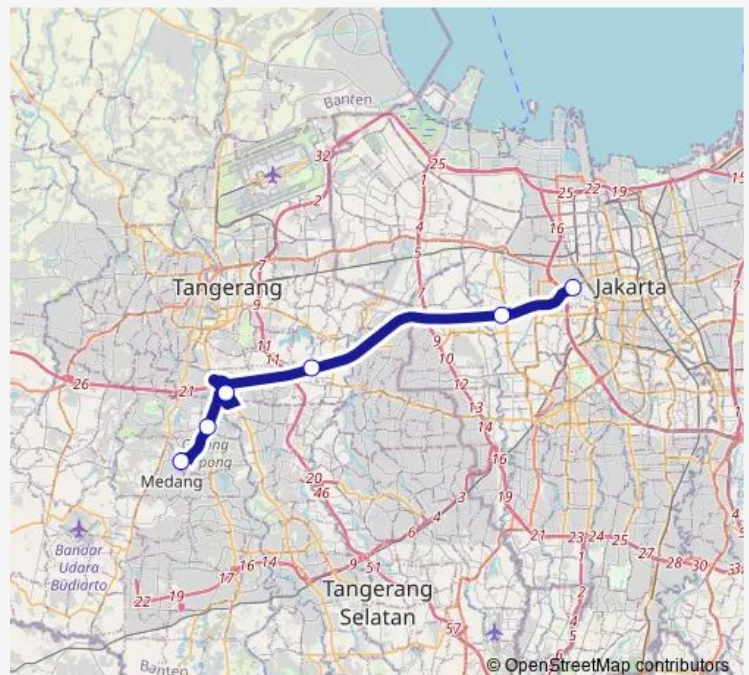

Rest Area Km 13 Merak Jakarta

Tol Kb. Jeruk 2

Tomang Mandala 1

Route schedule

Scientia Square Park — Tomang Mandala 1

Monday 06:00

Tuesday 06:00

Wednesday 06:00

Thursday 06:00

Friday 06:00

Saturday —

Sunday —

Route info

Direction: Scientia Square Park

Stops: 6

Trip Duration: 2 hour 6 min

■ S13 — Summarecon Serpong - Tomang

Direction

Tomang Mandala 1 — Scientia Square Park

6 stops

[Open route schedule](#)

Tomang Mandala 1

Tol Kb. Jeruk 1

Rest Area Km 13 Jakarta Merak

Warung Mangga 2

Skybridge M-Town

Scientia Square Park

Route schedule

Tomang Mandala 1 — Scientia Square Park

Monday	17:30
Tuesday	17:30
Wednesday	17:30
Thursday	17:30
Friday	17:30
Saturday	—
Sunday	—

Route info