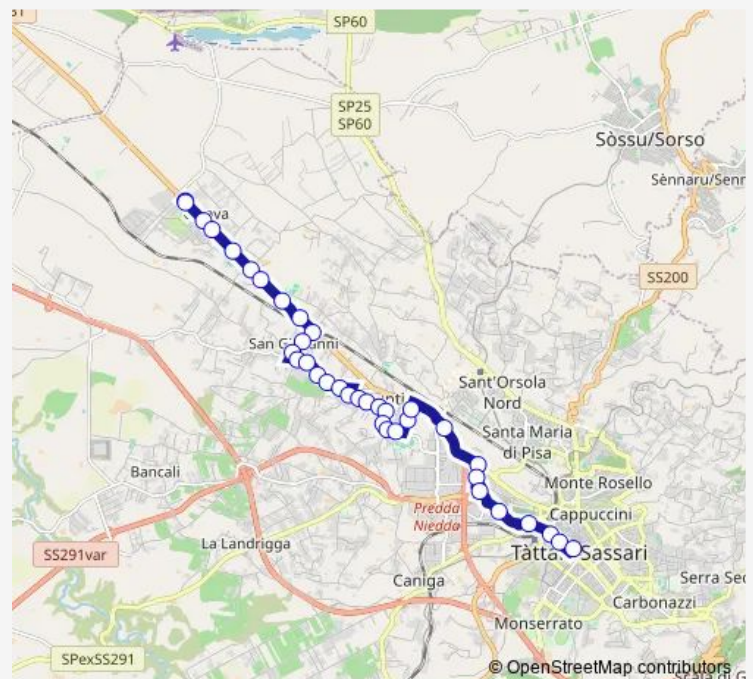

### Direction

Strada Statale 131 Civico 244 — Via Tavolara

36 stops

[Open route schedule](#)

Strada Statale 131 Civico 244

Strada Statale 131 Fronte 244

Sp Ex Ss 131 Civico 139

Sp Ex Ss 131 Fronte 136

### Route schedule

Strada Statale 131 Civico 244 — Via Tavolara

Monday 07:05-07:19

Tuesday 07:05-07:19

Wednesday 07:05-07:19

Thursday 07:05-07:19

Friday 07:05-07:19

Saturday 07:05-07:19

### Route info

Direction: Strada Statale 131 Civico 244

Stops: 36

Trip Duration: 0 hour 45 min

■ S13 — Scolastico 13

Via Era 44

Via Era Fronte 51, Market

Via Pala Di Carru 18