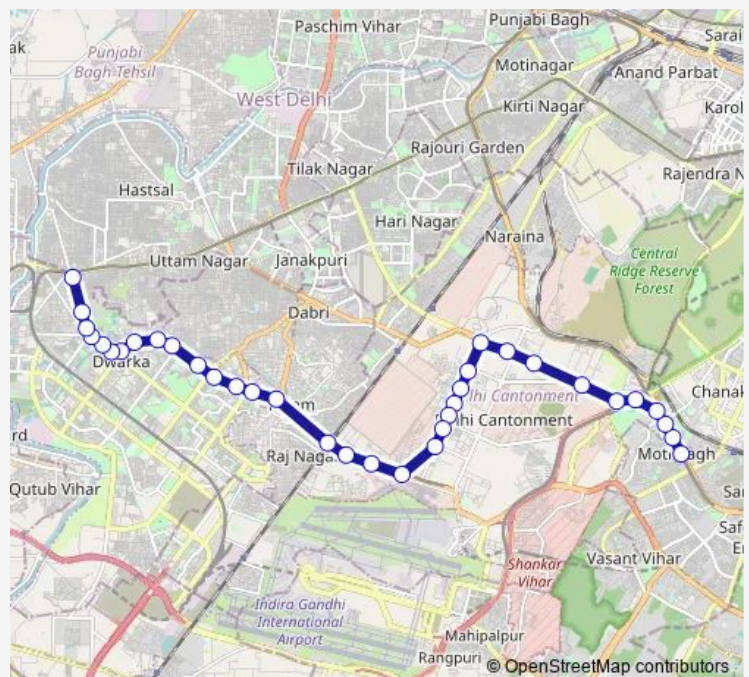

Palam Colony Flyover

Dwarka Flyover Palam Village

Dwarka Crossing / Maharaja Agrasen Hospital

Route schedule

South Moti Bagh (Ring Road) — Dwarka More Metro Station (Terminal)

Monday 06:31-19:53

Tuesday 06:31-19:53

Wednesday 06:31-19:53

Thursday 06:31-19:53

Friday 06:31-19:53

Saturday 06:31-19:53

Sunday 06:31-19:53

Route info

Direction: South Moti Bagh (Ring Road)

Stops: 35

Trip Duration: 1 hour 14 min

DW-4aup

Dwarka Sec 1

J M International School

Dwarka Sec 2-6

Madhu Vihar

Rajapuri

Matiyala Xing