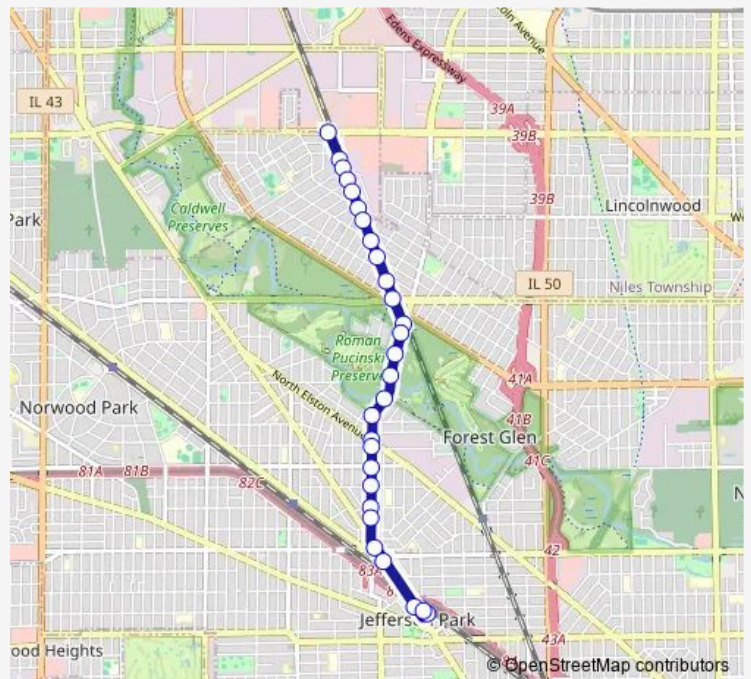

**Bus 85A North Central**

[Go to website](#)

**Direction**  
 Jefferson Park Transit Center — Touhy & Lehigh  
 40 stops  
[Open route schedule](#)

- Jefferson Park Transit Center
- Jefferson Park Metra Station Walkway
- Milwaukee & Foster
- Milwaukee & Central
- Central & Lovejoy
- Central & Balmoral
- Central & Catalpa
- Central & Bryn Mawr
- Central & Elston
- Central & Leonard
- Central & Indian Road
- Edgebrook Golf Course
- Central & Prescott
- Central & Louise
- Lehigh & Central
- Lehigh & Caldwell
- Caldwell & Devon
- Caldwell & Algonquin
- Caldwell & Waukesha
- Caldwell & Ponchartrain
- Caldwell & Keota

**Route schedule**

Jefferson Park Transit Center — Touhy & Lehigh

Monday	05:10-21:00
Tuesday	05:10-21:00
Wednesday	05:10-21:00
Thursday	05:10-21:00
Friday	05:10-21:00
Saturday	05:50-19:20
Sunday	—

**Route info**

Direction: Jefferson Park Transit Center  
 Stops: 40  
 Trip Duration: 0 hour 16 min

85A — North Central

Caldwell & Loleta

Caldwell & Loron

Caldwell & Lightfoot

Caldwell & Jean

Caldwell & Wildwood

Caldwell & Tony

## Route info

Direction: Touhy &amp; Lehigh

Stops: 28

Trip Duration: 0 hour 10 min

Milwaukee & Gale

Jefferson Park Transit Center North Drop Off

Jefferson Park Transit Center

85A Bus time schedules and route maps are available in an offline PDF at [busmaps.com](https://busmaps.com). Use the [busmaps.com](https://busmaps.com) website to see live bus times, train schedule or subway schedule, and step-by-step directions for all public transit in Chicago