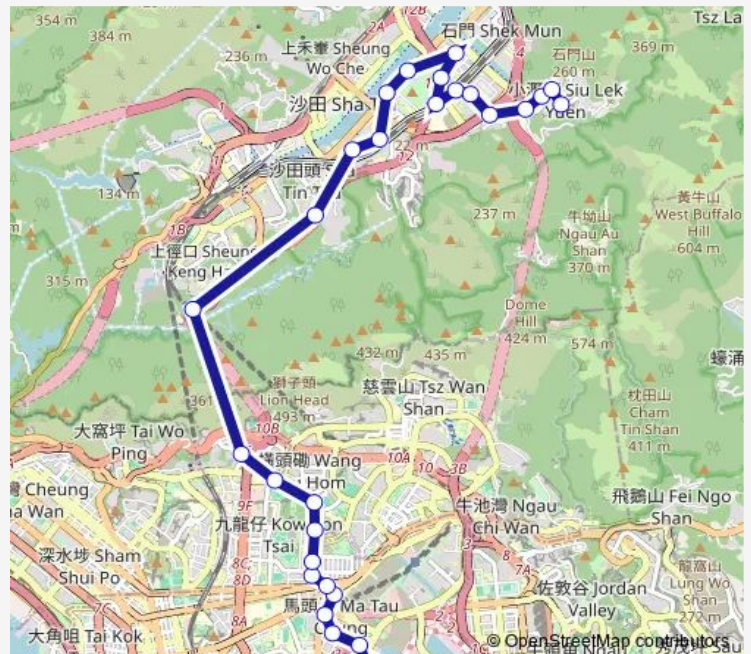

[Ctb] Ngau PEI SHA NEW Village, Ngau PEI SHA Street[[Kmb+Ctb] Ngau PEI SHA NEW Village/
Ngau PEI SHA NEW Village, Ngau PEI SHA Street[[Kmb] Ngau PEI SHA NEW Village[[Lwb] Ngau PEI SHA NEW Village

[Ctb] YU Chui Court, Ngau PEI SHA Street[[Kmb+Ctb] YU Chui Court/
Yu Chui Court, Ngau PEI SHA Street[[Kmb] YU Chui Court[[Lwb] YU Chui Court

[Kmb] Prince OF Wales Hospital

[Kmb] Prince OF Wales Hospital

[Ctb] YUE TIN Court, Ngan Shing Street[[Kmb+Ctb] YUE TIN Court/
Yue TIN Court, Ngan Shing Street[[Kmb] YUE TIN Court[[Lwb] YUE TIN Court

[Kmb] Fortune City One[[Lwb] Fortune City One

[Ctb] Block 13 City ONE Shatin, TAI Chung KIU Road[[Kmb+Ctb] City ONE Shatin/
Block 13 City ONE

Route schedule

[Kmb+Ctb] Kwong Yuen BUS Terminus/
Kwong Yuen Estate[[Kmb] Kwong Yuen BUS Terminus — [Kmb+Ctb] Kowloon City Ferry BUS Terminus/
Kowloon City Ferry Pier[[Kmb] Kowloon City Ferry BUS Terminus

Monday	05:30-23:25
Tuesday	05:30-23:25
Wednesday	05:30-23:25
Thursday	05:30-23:25
Friday	05:30-23:25
Saturday	05:30-08:15
Sunday	05:30-08:15

Route info

Direction: [Kmb+Ctb] Kwong Yuen BUS Terminus/
Kwong Yuen Estate[[Kmb] Kwong Yuen BUS Terminus

Stops: 29

Trip Duration: 0 hour 58 min

85A — Kwong Yuen - Kowloon City Ferry