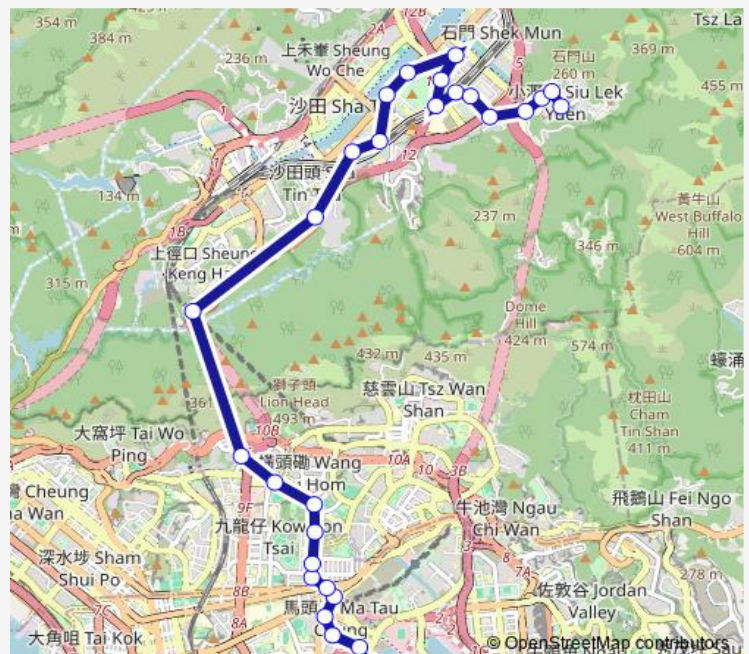

[Ctb] THE Hang Seng University OF Hong Kong, Kwong SIN Street|[Kmb+Ctb] THE Hang Seng University OF Hong Kong/
The Hang Seng University OF Hong Kong, Kwong SIN Street|[Kmb] THE Hang Seng University OF Hong Kong|[Lwb] THE Hang Seng University OF Hong Kong

[Ctb] Ngau PEI SHA NEW Village, Ngau PEI SHA Street|[Kmb+Ctb] Ngau PEI SHA NEW Village/
Ngau PEI SHA NEW Village, Ngau PEI SHA Street|[Kmb] Ngau PEI SHA NEW Village|[Lwb] Ngau PEI SHA NEW Village

[Ctb] YU Chui Court, Ngau PEI SHA Street|[Kmb+Ctb] YU Chui Court/
Yu Chui Court, Ngau PEI SHA Street|[Kmb] YU Chui Court|[Lwb] YU Chui Court

[Kmb] Prince OF Wales Hospital

[Kmb] Prince OF Wales Hospital

[Ctb] YUE TIN Court, Ngan Shing Street|[Kmb+Ctb] YUE TIN Court/
Yue TIN Court, Ngan Shing Street|[Kmb] YUE TIN Court|[Lwb] YUE TIN Court

[Kmb] Fortune City One|[Lwb] Fortune City One

Route schedule

[Kmb+Ctb] Kwong Yuen BUS Terminus/
Kwong Yuen Estate|[Kmb] Kwong Yuen BUS Terminus — [Kmb+Ctb] Kowloon City Ferry BUS Terminus/
Kowloon City Ferry Pier|[Kmb] Kowloon City Ferry BUS Terminus

Monday 05:30-23:25

Tuesday 05:30-23:25

Wednesday 05:30-23:25

Thursday 05:30-23:25

Friday 05:30-23:25

Saturday 05:30-08:15

Sunday 05:30-08:15

Route info

Direction: [Kmb+Ctb] Kwong Yuen BUS Terminus/
Kwong Yuen Estate|[Kmb] Kwong Yuen BUS Terminus

Stops: 29

Trip Duration: 0 hour 54 min

85a — Kwong Yuen - Kowloon City Ferry