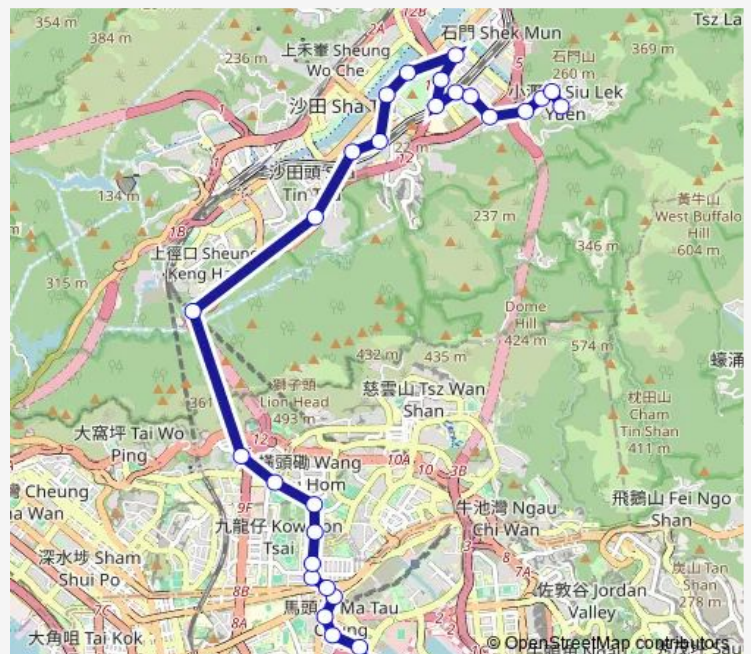

### Route info

Direction: [Kmb+Ctb] Kwong Yuen BUS Terminus/<Br>Kwong Yuen Estate[[Kmb] Kwong Yuen BUS Terminus

Stops: 29

Trip Duration: 0 hour 55 min

85a — Kwong Yuen - Kowloon City Ferry

Shatin, TAI Chung KIU Road[[Kmb] City ONE Shatin][Lwb] City ONE Shatin