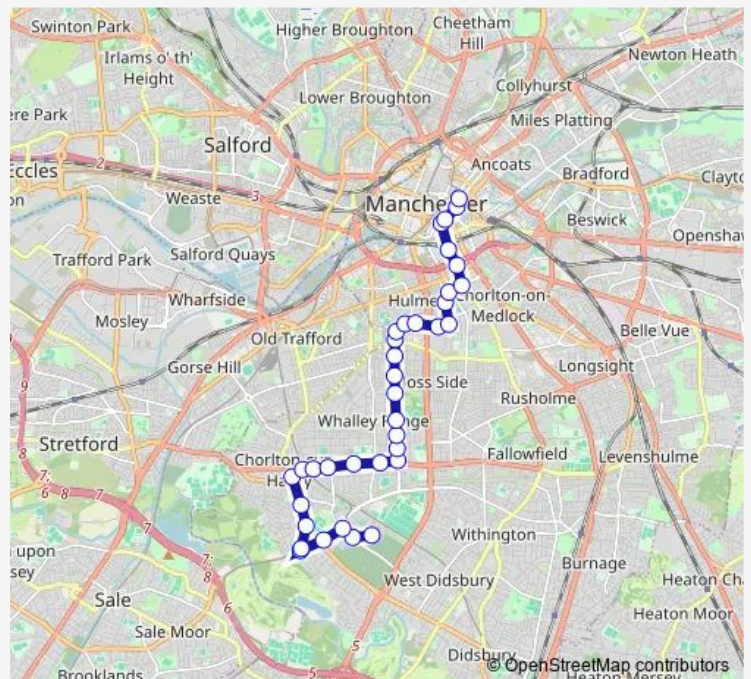

Saturday 08:51-22:42

Sunday —

Route info

Direction: Piccadilly Gardens

Stops: 37

Trip Duration: 0 hour 49 min

85A — Manchester - Chorlton Arrowfield Road

Alexandra Road South

Withington Road

Wyverne Road

St Werburgh's

Buckingham Road

Chorlton Post Office

Groby Road

Chorlton Bus Station

Cundiff Road

Barlow Moor Road Metrolink Stop

Darley Avenue

Darley Avenue

Barlow Moor Road Metrolink Stop

Arrowfield Road

Arrowfield Road

Wintermans Road

Direction

Saturday 07:38-22:30

Sunday —

Route info

Direction: Wintermans Road

Stops: 36

Trip Duration: 0 hour 36 min

Princess Road

Boundary Lane