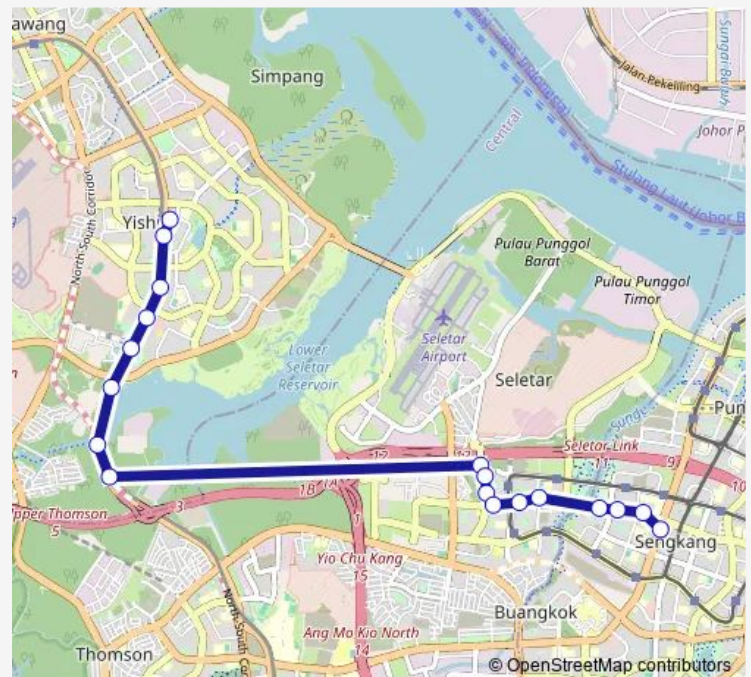

### Route schedule

Yishun Int — Sengkang Community Hub

Monday 18:06

Tuesday 18:06

Wednesday 18:06

Thursday 18:06

Friday 18:06

Saturday —

### Route info

Direction: Yishun Int

Stops: 18

Trip Duration: 0 hour 48 min

85A

85A Bus time schedules and route maps are available in an offline PDF at [busmaps.com](https://busmaps.com). Use the [busmaps.com](https://busmaps.com) website to see live bus times, train schedule or subway schedule, and step-by-step directions for all public transit in Singapore