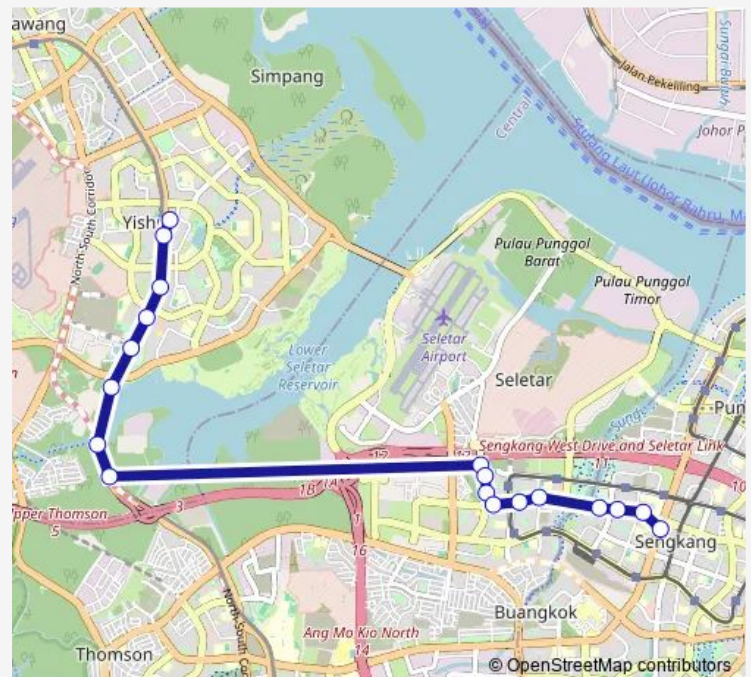

Route schedule

Yishun Int — Sengkang Community Hub

Monday 18:06

Tuesday 18:06

Wednesday 18:06

Thursday 18:06

Friday 18:06

Saturday —

Sunday —

Route info

Direction: Yishun Int

Stops: 18

Trip Duration: 0 hour 48 min

85a

85a Bus time schedules and route maps are available in an offline PDF at busmaps.com. Use the busmaps.com website to see live bus times, train schedule or subway schedule, and step-by-step directions for all public transit in Singapore