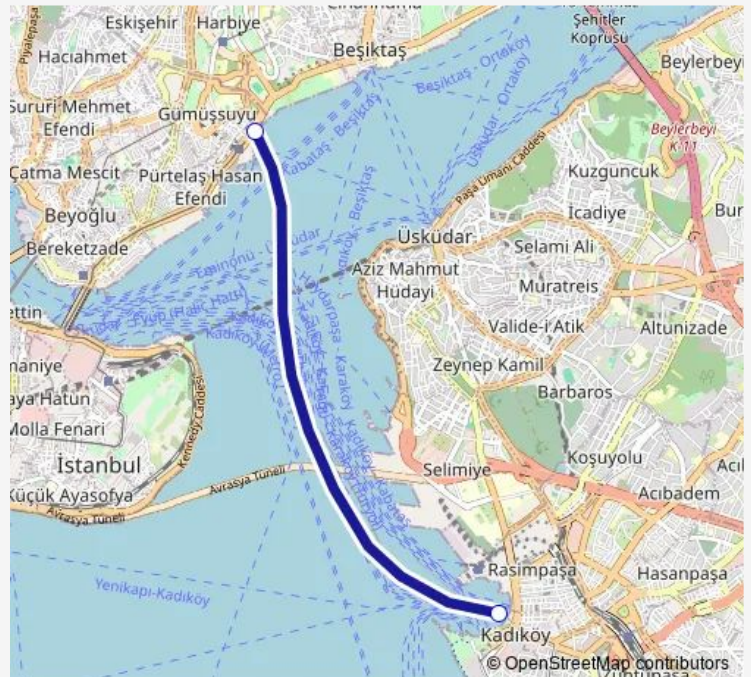

Ferry KBT-KDK Kabataş - Kadıköy

[Go to website](#)**Direction**

Kabataş Dentur — Yeni Kadıköy ŞH.

2 stops

[Open route schedule](#)

Kabataş Dentur

Yeni Kadıköy ŞH.

Route schedule

Kabataş Dentur — Yeni Kadıköy ŞH.

Monday	07:15-19:45
Tuesday	07:15-19:45
Wednesday	07:15-19:45
Thursday	07:15-19:45
Friday	07:15-19:45
Saturday	08:15-19:45
Sunday	12:15-19:45

Route info

Direction: Kabataş Dentur

Stops: 2

Trip Duration: 0 hour 30 min

■ KBT-KDK — Kabataş - Kadıköy

Direction

Yeni Kadıköy ŞH. — Kabataş Dentur

2 stops

[Open route schedule](#)

Yeni Kadıköy ŞH.

Route info

Direction: Yeni Kadıköy ŞH.

Stops: 2

Trip Duration: 0 hour 30 min

KBT-KDK Ferry time schedules and route maps are available in an offline PDF at [busmaps.com](#). Use the [busmaps.com](#) website to see live bus times, train schedule or subway schedule, and step-by-step directions for all public transit in Istanbul