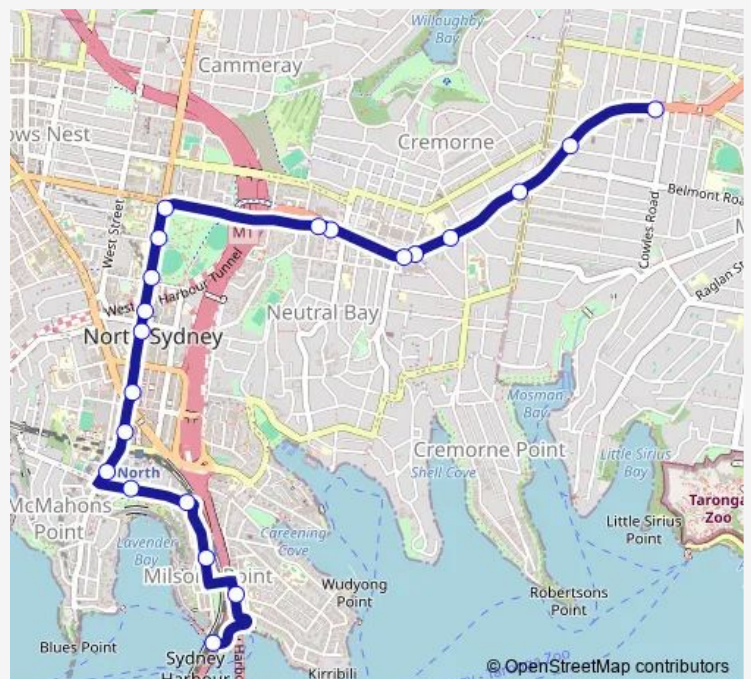

School Bus 587n Sacred Heart Catholic PS to Milsons Pt Wharf

[Go to website](#)

Direction

Military Rd At Wudgong St — Olympic Dr Before Alfred St

20 stops

[Open route schedule](#)

- Military Rd At Wudgong St
- Military Rd Opp Prince St
- Military Rd Before Cabramatta Rd
- Military Rd Before Hampden Av
- Neutral Bay Junction, Military Rd, Stand D
- Neutral Bay Junction, Military Rd, Stand B
- Military Rd Opp Big Bear Shopping Centre
- Watson Street Interchange, Stand B
- Miller St At Falcon St
- Miller St Opp Carlow St
- North Sydney Oval, Miller St
- Miller St After McLaren St
- Miller St Before Pacific Hwy
- Miller St Before Blue St
- Blues Point Rd Before Lavender St
- Lavender St Before Walker St
- Lavender St Opp Cliff St
- Milsons Point Station, Alfred St Sth
- Broughton St At Pitt St
- Olympic Dr Before Alfred St

Route schedule

Military Rd At Wudgong St — Olympic Dr Before Alfred St

Monday	15:05
Tuesday	15:05
Wednesday	15:05
Thursday	15:05
Friday	15:05
Saturday	—
Sunday	—

Route info

Direction: Military Rd At Wudgong St

Stops: 20

Trip Duration: 0 hour 26 min

587n School Bus time schedules and route maps are available in an offline PDF at busmaps.com. Use the busmaps.com website to see live bus times, train schedule or subway schedule, and step-by-step directions for all public transit in Sydney