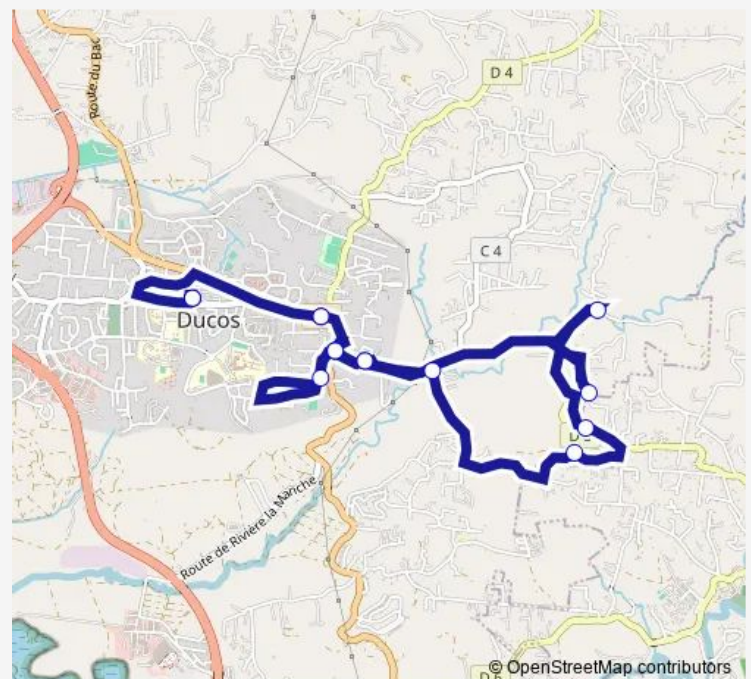

Direction

Ducos - Gare Routière — Ducos - Gare Routière

15 stops

[Open route schedule](#)

Ducos - Gare Routière

Ducos - Rd Pt Lourdes

Ducos - Lourdes Croisée D5

Ducos - Cécilon

Ducos - Route de Durivage

Ducos - Morne Lavaleur (Lot. Les Filaos

Ducos - Flèch Kann'

Ducos - La Chéneaux

Ducos - La Homand

Ducos - Cécilon

Ducos - Lourdes Croisée D5

Ducos - Vaudrancourt

Ducos - Lourdes Croisée D5

Ducos - Rd Pt Lourdes

Ducos - Gare Routière

Route schedule

Ducos - Gare Routière — Ducos - Gare Routière

Monday 05:30-18:15

Tuesday 05:30-18:15

Wednesday 05:30-18:15

Thursday 05:30-18:15

Friday 05:30-18:15

Saturday 05:30-12:00

Sunday 05:30-10:45

Route info

Direction: Ducos - Gare Routière

Stops: 15

Trip Duration: 0 hour 46 min