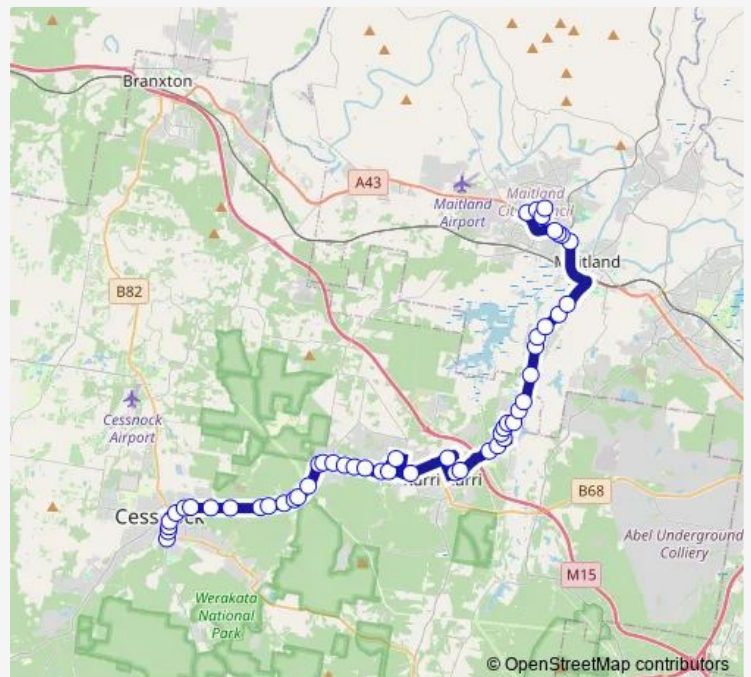

School Bus S943 Rover Depot, Vincent St to Rutherford Technology HS via Weston Ps

[Go to website](#)

Direction

Rover Depot, Vincent St — Rutherford Technology High School, Avery St

51 stops

[Open route schedule](#)

- Rover Depot, Vincent St
- Vincent St Before Hall St
- Vincent St Before Cooper St
- Cessnock City Library, Vincent St
- Maitland Rd After Doyle St
- Maitland Rd At George St
- Maitland Rd Opp David St
- Kurri Rd After Quarry St
- Kurri Rd Before Tunnel Rd
- Cessnock Rd After Aberdare St
- Cessnock Rd At Kemp St
- Cessnock Rd Opp Henderson St
- Cessnock Rd Opp Fisher St
- Cessnock Rd Opp Northumberland St
- Cessnock Rd After Carrs Rd
- Cessnock Rd At Goulburn St
- Cessnock Rd At Bathurst St
- Cessnock Rd Opp Edgeworth David Memorial Park
- Cessnock Rd After Alfred St
- Cessnock Rd Before Church St

Route schedule

Rover Depot, Vincent St — Rutherford Technology High School, Avery St

Monday	07:30
Tuesday	07:30
Wednesday	07:30
Thursday	07:30
Friday	07:30
Saturday	—
Sunday	—

Route info

Direction: Rover Depot, Vincent St

Stops: 51

Trip Duration: 0 hour 52 min

S943 — Rover Depot, Vincent St to Rutherford Technology HS via Weston Ps

Cessnock Rd Opp Date Av

Cessnock Rd Before Kline St

Station St Before First St

Weston Public School, Weston St