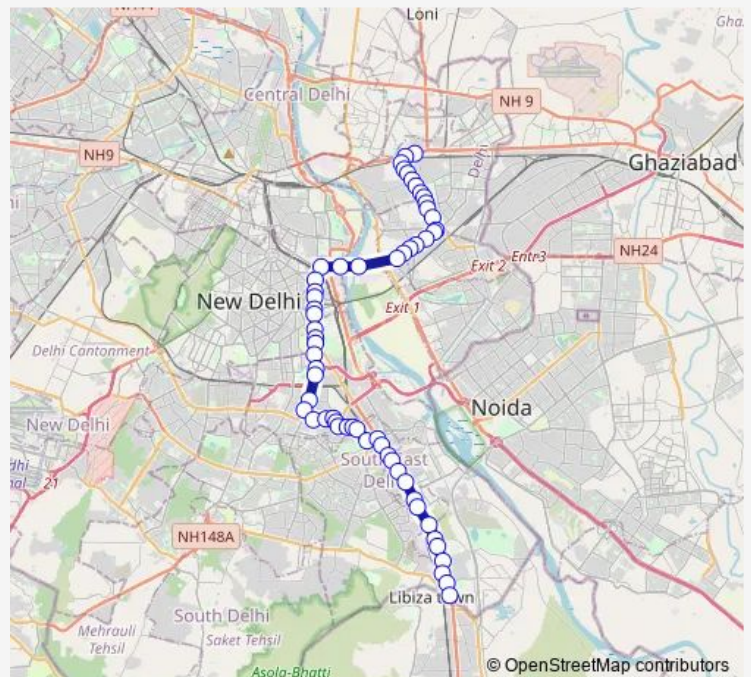

Laxmi Nagar

Rainy Well

Delhi Secretariat

Route schedule

Shahdara Terminal — Badarpur Border (T)

Monday 05:00-20:00

Tuesday 05:00-20:00

Wednesday 05:00-20:00

Thursday 05:00-20:00

Friday 05:00-20:00

Saturday 05:00-20:00

Sunday 05:00-20:00

Route info

Direction: Shahdara Terminal

Stops: 59

Trip Duration: 1 hour 54 min

418aup

ITO AGCR

Supreme Court / Pragati Maidan Metro Station

Pragati Maidan Gate 5

Itpo Gate No. 3

National Stadium

Zoo

Sunder Nagar