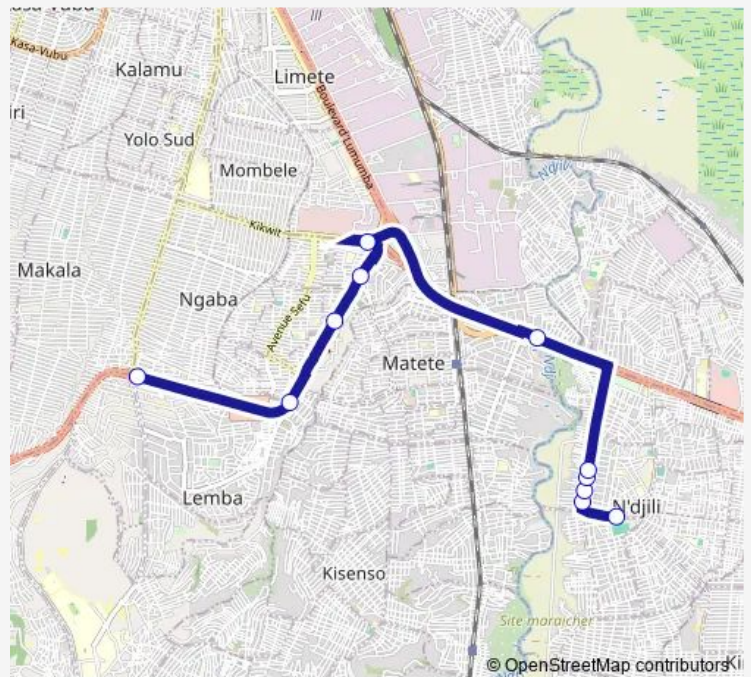

### Route schedule

unknown — unknown

Monday 08:25

Tuesday 08:25

Wednesday 08:25

Thursday 08:25

Friday 08:25

Saturday —

### Route info

Direction: unknown

Stops: 10

Trip Duration: 0 hour 28 min

■ Ndijili st Therese\_ TO \_ Rond Pond Ngaba

**Direction**

unknown — unknown

11 stops

Wednesday 07:37

Thursday 07:37

Friday 07:37

Saturday —

Sunday —

Route info

Direction: unknown

Stops: 11