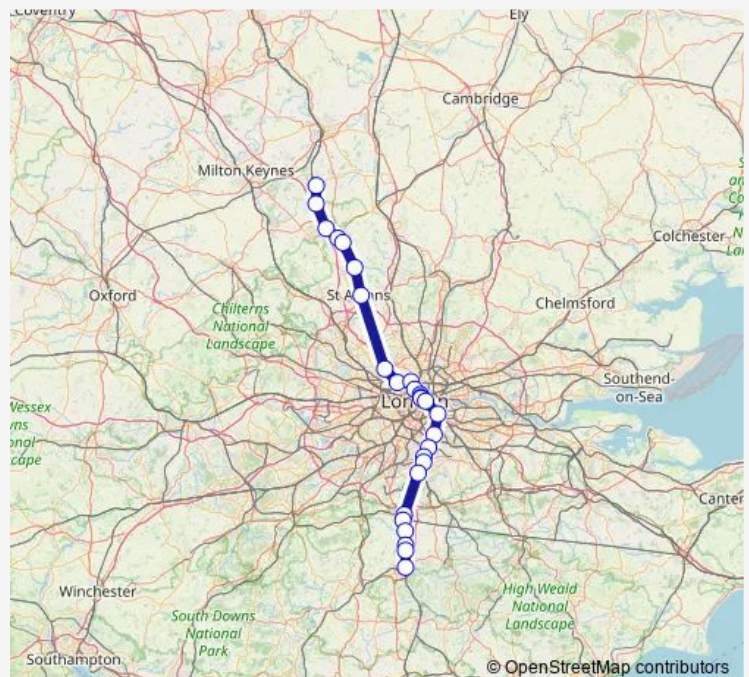

## Rail TI:Flt->Tbd TL train service from FLT to Tbd

[Go to website](#)

### Direction

Flitwick — Three Bridges

27 stops

[Open route schedule](#)

- Flitwick
- Harlington (Beds)
- Leagrave
- Luton
- Luton Airport Parkway
- Harpenden
- St Albans City
- Hendon
- West Hampstead Thameslink
- Kentish Town
- London St Pancras International
- Farringdon
- City Thameslink
- London Blackfriars
- London Bridge
- New Cross Gate
- Sydenham
- Norwood Junction
- East Croydon
- South Croydon
- Purley

### Route schedule

Flitwick — Three Bridges

Monday	07:44
Tuesday	07:44
Wednesday	07:44
Thursday	07:44
Friday	07:44
Saturday	—
Sunday	—

### Route info

Direction: Flitwick

Stops: 27

Trip Duration: 1 hour 57 min

■ TI:Flt->Tbd — TL train service from FLT to Tbd

Redhill

Earlswood (Surrey)

Salfords (Surrey)