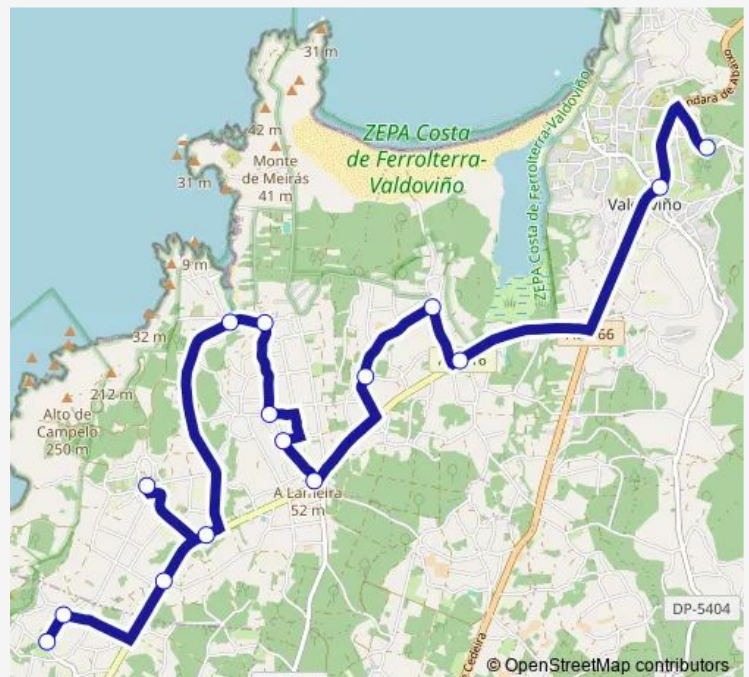

### Route schedule

CPI DE Atios — Os Outeiros

Monday 15:15

Tuesday 15:15

Wednesday 15:15

Thursday 15:15-18:35

Friday 15:15

Saturday —

### Route info

Direction: CPI DE Atios

Stops: 15

Trip Duration: 0 hour 54 min

Xg640009 — CPI DE Atios-Outeiro-OS Outeiros