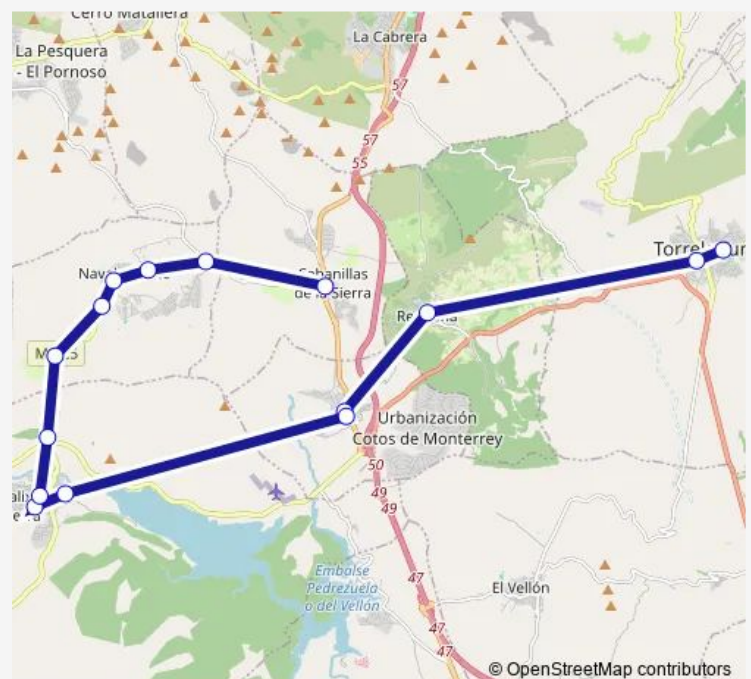

Cta Navalafuente-Cabanillas 27

Cruce Urb El Chaparral

Cabanillas De La Sierra

Route schedule

Torrelaguna — Cabanillas De La Sierra

Monday 07:35-14:50

Tuesday 07:35-14:50

Wednesday 07:35-14:50

Thursday 07:35-14:50

Friday 07:35-14:50

Saturday —

Sunday —

Route info

Direction: Torrelaguna

Stops: 15

Trip Duration: 0 hour 40 min

Direction

Valdemanco — Torrelaguna

22 stops

[Open route schedule](#)

Valdemanco

Vademanco - Ctrm610 Urb.Lahoya

Vademanco - Ctrm610 C.El Roble

La Cabrera - Hostal Mavi

Friday 19:55

Saturday 10:50-18:50

Sunday 10:50-18:50

Route info

Direction: Valdemanco

Stops: 22

Trip Duration: 1 hour 0 min

Direction