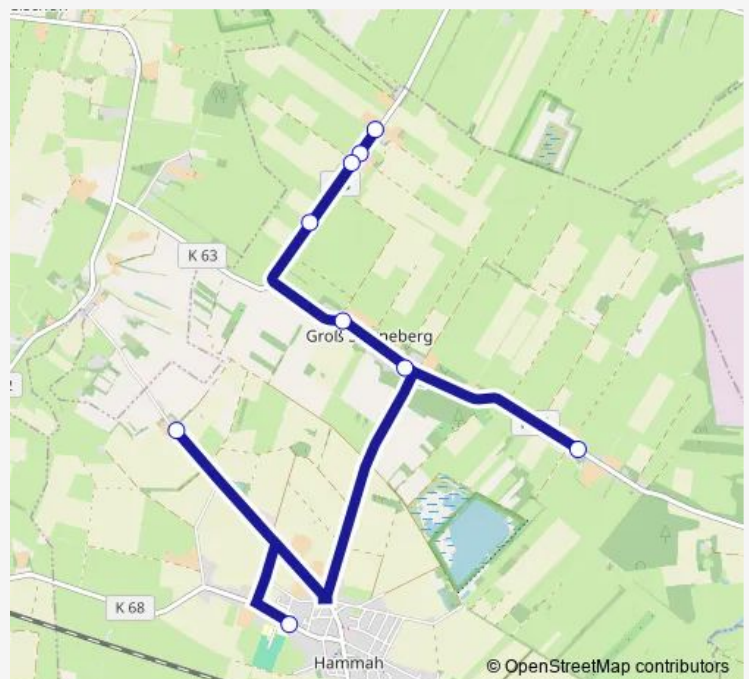

Groß Sterneberg, Moorvogtei

Groß Sterneberg, Am Kanal 6

Groß Sterneberg, Am Kanal 11

Groß Sterneberg, Am Kanal 5

Groß Sterneberg, Am Kanal 1

Groß Sterneberg, Gr. Sterneb. Str. 9a

Route schedule

Hammah, Grundschule — Groß Sterneberg, Gr. Sterneb. Str. 9a

Monday 11:45-13:25

Tuesday 11:45-13:25

Wednesday 11:45-13:25

Thursday 11:45-13:25

Friday 11:45-13:25

Saturday —

Sunday —

Route info

Direction: Hammah, Grundschule

Stops: 9

Trip Duration: 0 hour 18 min

■ 2070 — Groß Sterneberg - Hammah

Direction

Groß Sterneberg, Gr. Sterneb. Str. 9a — Hammah, Grundschule

9 stops

[Open route schedule](#)

Friday 07:23

Saturday —

Sunday —

Route info

Direction: Groß Sterneberg, Gr. Sterneb. Str. 9a

Stops: 9

Trip Duration: 0 hour 20 min

2070 Bus time schedules and route maps are available in an offline PDF at busmaps.com. Use the busmaps.com website to see live bus times, train schedule or subway schedule, and step-by-step directions for all public transit in Stade