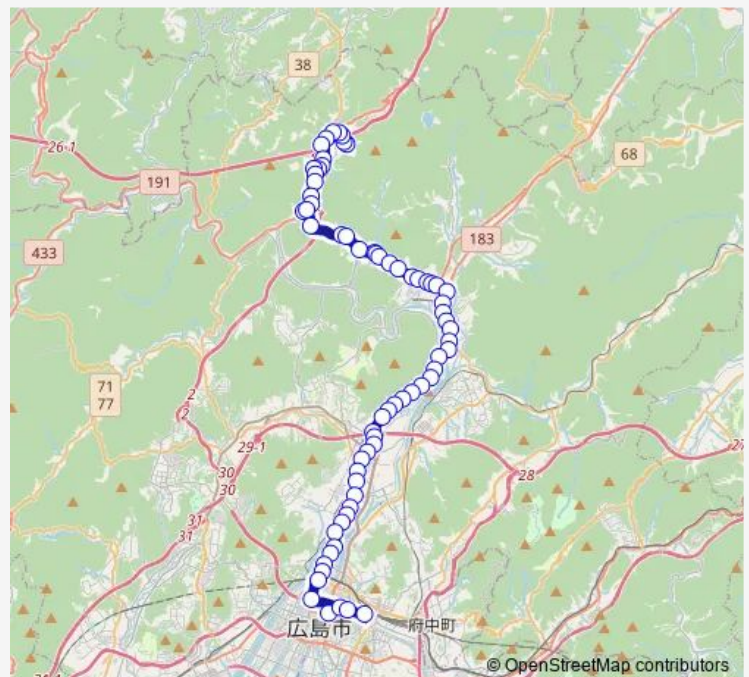

Thursday 05:55-15:36

Friday 05:55-15:36

Saturday 06:51-10:41

Sunday 06:51-10:41

Route info

Direction: 讓羽団地入口

Stops: 69

Trip Duration: 1 hour 15 min