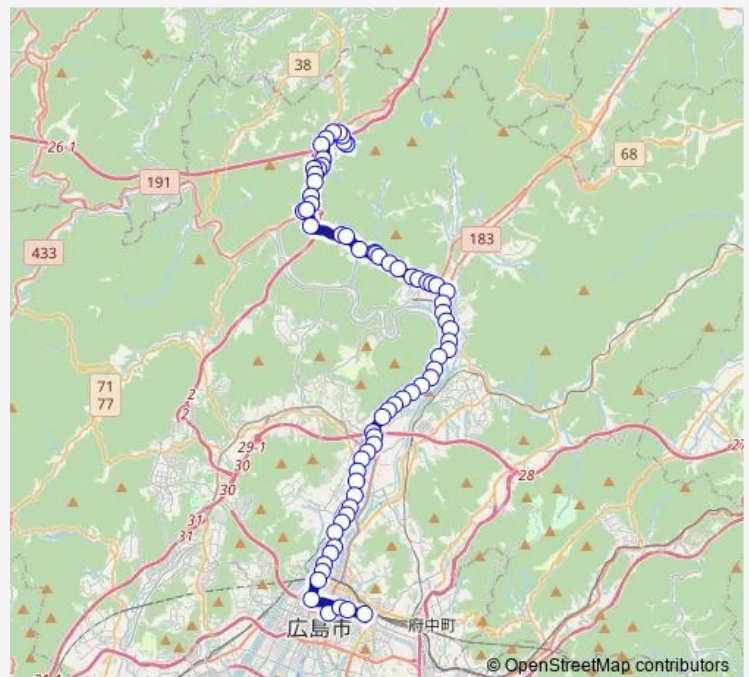

Thursday 05:55-15:36

Friday 05:55-15:36

Saturday 06:51-10:41

Sunday 06:51-10:41

Route info

Direction: 讓羽団地入口

Stops: 69

Trip Duration: 1 hour 15 min