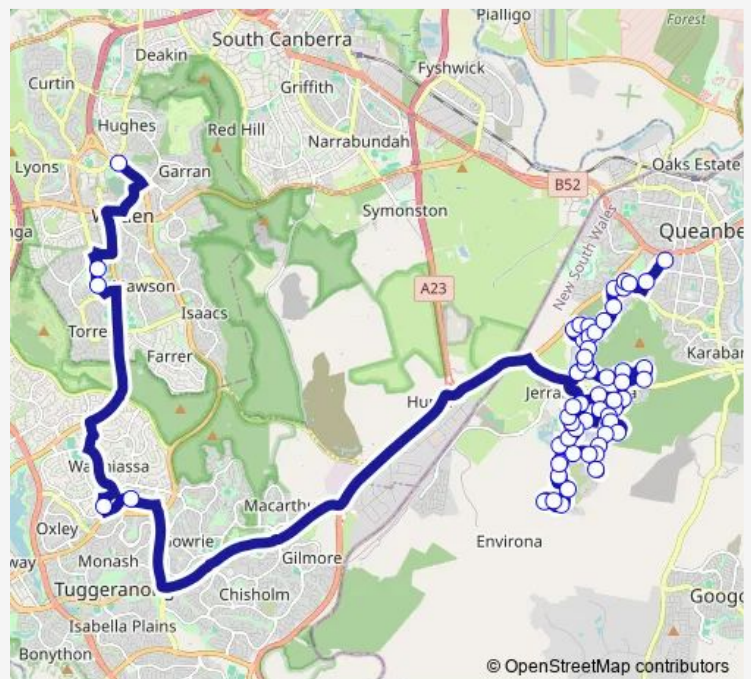

Route schedule

St Peter And St Pauls PS Yamba Dr — Tharwa Rd Before Gilmore PI

Monday	15:05
Tuesday	15:05
Wednesday	15:05
Thursday	15:05
Friday	15:05
Saturday	—
Sunday	—

Route info

Direction: St Peter And St Pauls PS Yamba Dr

Stops: 62

Trip Duration: 1 hour 30 min

S175 — St Peter and Paul Primary to Queanbeyan Tharwa Rd via Jerrabomberra

Stringybark Dr At Ironbark Cct

Stringybark Dr At Tea Tree Cl

38 Gabriel Av

Gabriel Av Opp Poplar Cres

Jerrabomberra Pkwy After Brudenell Dr

Bicentennial Dr After Jerrabomberra Pkwy

Acacia Dr Opp Parkview Cres

Brudenell Dr Before Redwood Av

Redwood Av After Brudenell Dr

Redwood Av At Lawson Pl

Bicentennial Dr At Redwood Av

Bicentennial Dr After Dennis Pl

Bicentennial Dr At Nicholii Loop

Bicentennial Dr After Balcombe St

Woodhill Link Before Lobelia Cl

20 Woodhill Link

Waterfall Dr After Teak Pl

41 Waterfall Dr

Waterfall Dr At Bellbrush Cl