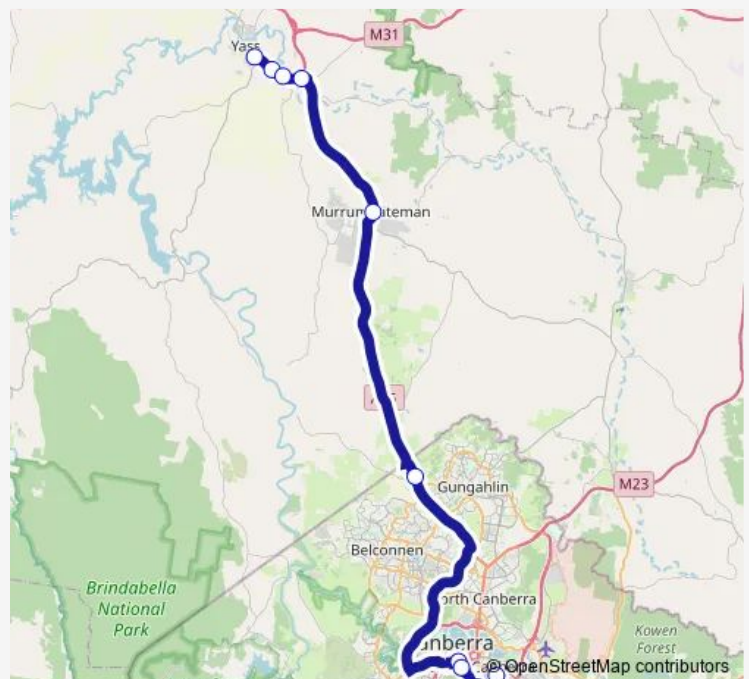

School Bus S117 Yass to St Clares College via Hall Interchange (Emu Service)

[Go to website](#)

Direction

Comur St At Grand Junction Rd — St Edmunds College Mcmillan Cr

12 stops

[Open route schedule](#)

Comur St At Grand Junction Rd

Yass Valley Way At Glover Dr

Yass Valley Way Opp Dog Trap Rd

Yass Valley Way Before Barton Hwy

Jones Park Rest Area, Barton Hwy

Gladstone St Hall

Grey ST Jggs

Canberra Girls Grammar Senior School Gawler Cr

Canberra Junior Grammar School Alexander St

Canberra Senior Grammar School Golden Gr

Captain Cook Cr Before Jerrabomberra Av

St Edmunds College Mcmillan Cr

Route schedule

Comur St At Grand Junction Rd — St Edmunds College Mcmillan Cr

Monday 07:16

Tuesday 07:16

Wednesday 07:16

Thursday 07:16

Friday 07:16

Saturday —

Sunday —

Route info

Direction: Comur St At Grand Junction Rd

Stops: 12

Trip Duration: 1 hour 34 min