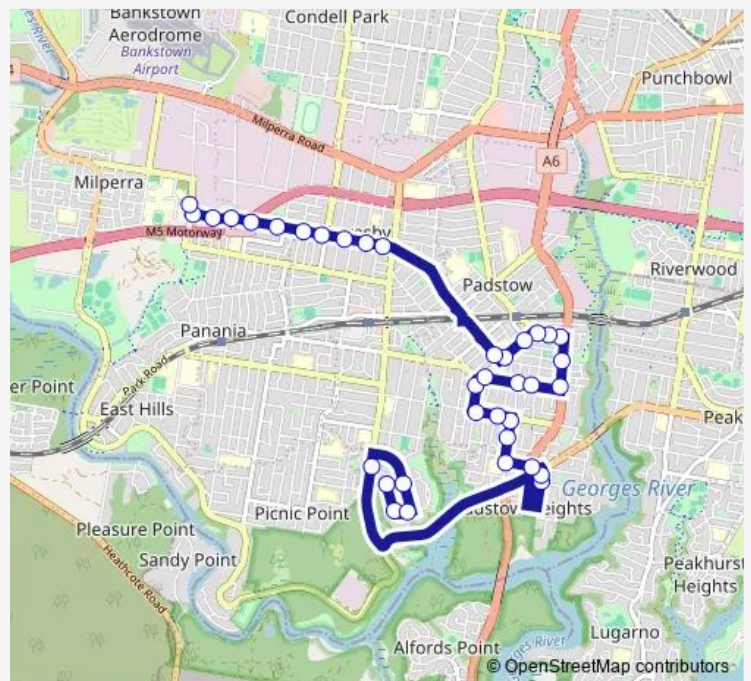

School Bus S117 Revesby Heights to Mt St Joseph HS via Padstow

[Go to website](#)

**Direction**

Sandakan Rd At Rowell St — Mount St Joseph Secondary School, Horsley Rd

36 stops

[Open route schedule](#)

- Sandakan Rd At Rowell St
- Sandakan Rd Opp Steele Av
- Sandakan Rd Opp Fewtrell Av
- Morotai Rd At Rowell St
- The River Rd Before Sandakan Rd
- Dilke Rd At Villiers Rd
- Dilke Rd Before Henry Lawson Dr
- Clancy St Before Alfords Point Rd
- Clancy St At Chamberlain Rd
- Chamberlain Rd After Courtney Rd
- St Therese Primary School, Chamberlain Rd
- Alma Rd At Wyatt Av
- Alma Rd At Faraday Rd
- Faraday Rd At Anthony Av
- Windsor Rd At Faraday Rd
- Windsor Rd Opp Chamberlain Rd
- Windsor Rd At Adelaide Rd
- Davies Rd After Windsor Rd
- Davies Rd Opp Tallawarra Av
- Ryan Rd At Lock Av

Route schedule

Sandakan Rd At Rowell St — Mount St Joseph Secondary School, Horsley Rd

Monday	07:50
Tuesday	07:50
Wednesday	07:50
Thursday	07:50
Friday	07:50
Saturday	—
Sunday	—

Route info

Direction: Sandakan Rd At Rowell St

Stops: 36

Trip Duration: 0 hour 40 min

S117 — Revesby Heights to Mt St Joseph HS via Padstow

Ryan Rd After Lock Av

Ryan Rd At Parker Lane

Faraday Rd Opp Padstow Pde

Faraday Rd Opp Padstow Park Public School

Beaconsfield St After Gowlland Pde

Beaconsfield St Opp Marigold St

213 Beaconsfield St

Beaconsfield St At Horsley Rd

Mount St Joseph Secondary School, Horsley Rd

S117 School Bus time schedules and route maps are available in an offline PDF at [busmaps.com](https://busmaps.com). Use the [busmaps.com](https://busmaps.com) website to see live bus times, train schedule or subway schedule, and step-by-step directions for all public transit in Liverpool