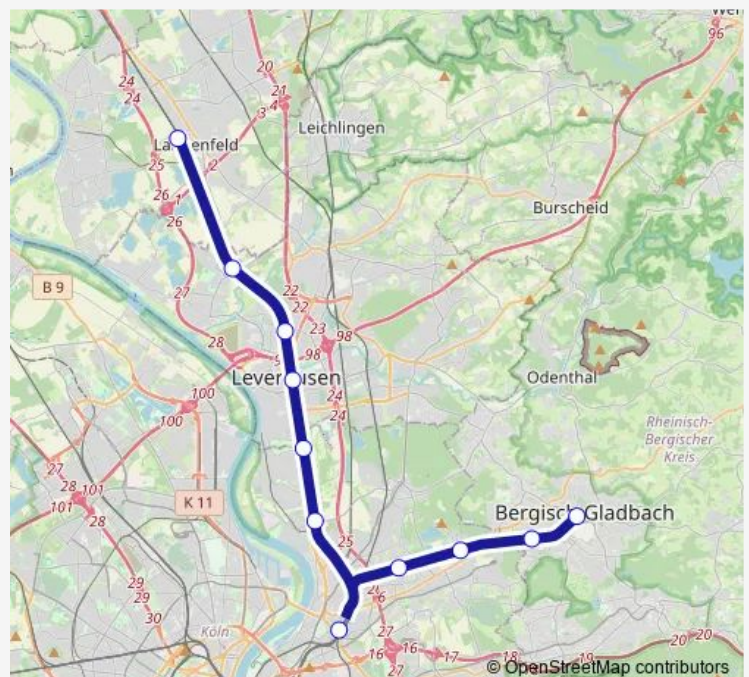

### Direction

Langenfeld (S) — Bergisch Gladbach (S)

11 stops

[Open route schedule](#)

Langenfeld (S)

Leverkusen Rheindorf (S)

Leverkusen Küppersteg (S)

Leverkusen Mitte Bf

Leverkusen Chempark S-Bahn

Köln Stammheim S-Bahn

Köln Bf Mülheim

Köln Holweide S-Bahn

Köln Dellbrück S-Bahn

Bergisch Gladbach Duckterath (S)

Bergisch Gladbach (S)

### Route schedule

Langenfeld (S) — Bergisch Gladbach (S)

Monday 04:46-23:46

Tuesday 04:46-23:46

Wednesday 04:46-23:46

Thursday 04:46-23:46

Friday 04:46-23:46

Saturday 04:46-23:46

### Route info

Direction: Langenfeld (S)

Stops: 11

Trip Duration: 0 hour 37 min

S6/S11 Rail time schedules and route maps are available in an offline PDF at [busmaps.com](https://busmaps.com). Use the [busmaps.com](https://busmaps.com) website to see live bus times, train schedule or subway schedule, and step-by-step directions for all public transit in Leverkusen