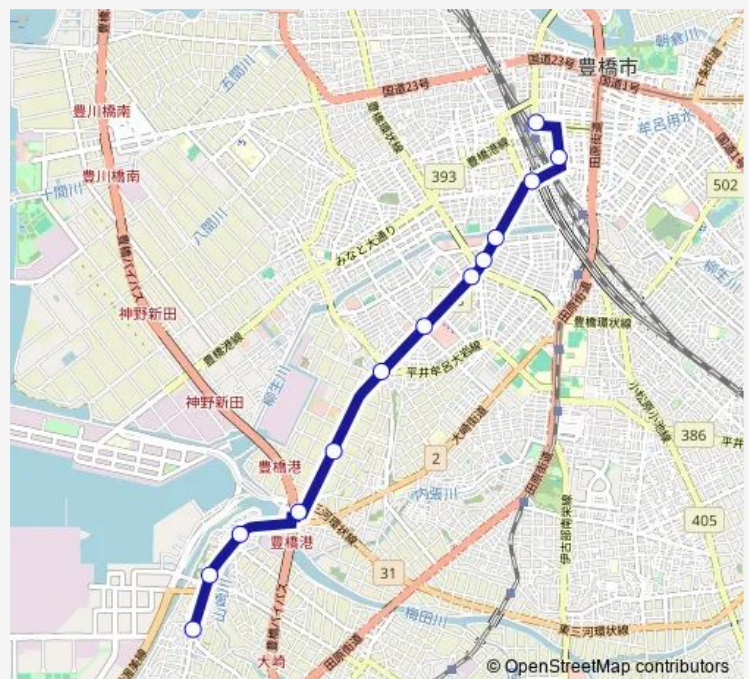

Route schedule

大崎 — 豊橋駅前

Monday	07:01-19:39
Tuesday	07:01-19:39
Wednesday	07:01-19:39
Thursday	07:01-19:39
Friday	07:01-19:39
Saturday	07:01-19:39
Sunday	07:01-19:39

Route info

Direction: 大崎

Stops: 13

Trip Duration: 0 hour 27 min

■ 小浜大崎線 — 【小浜大崎線】大崎→小浜→藤沢町→豊橋駅前

小浜大崎線 Bus time schedules and route maps are available in an offline PDF at busmaps.com. Use the busmaps.com website to see live bus times, train schedule or subway schedule, and step-by-step directions for all public transit in Toyohashi