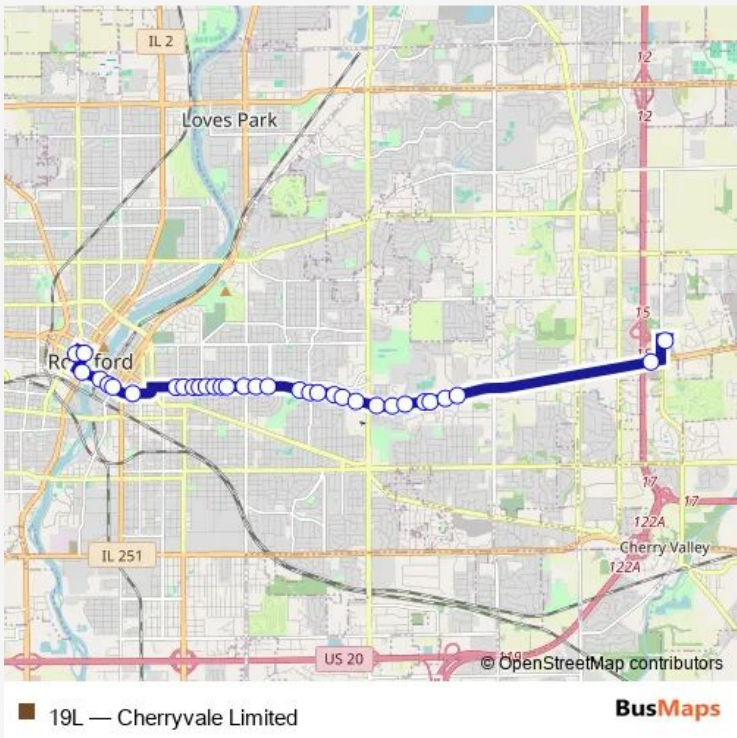

Bus 19L Cherryvale Limited

[Go to website](#)

Direction
 East Side Transfer Center — Downtown Transfer Center
 31 stops
[Open route schedule](#)

- East Side Transfer Center
- Lyford Subway-W
- E State OSF Center for Health-NEC-Inbound
- E State Rockford University-NEC-Inbound
- E State Flintridge-NEC-Inbound
- E State Dawn-NEC-Inbound
- E State Ridgeview-NEC-Inbound
- E State Lynmar-NEC-Inbound
- E State Subway-N-Inbound
- E State Chuck E. Cheese-N-Inbound
- E State Warren-NEC-Inbound
- E State Vale-NEC-Inbound
- E State Calvin Park-NEC-Inbound
- E State Robert-NEC-Inbound
- E State Welty-NEC-Inbound
- E State Rome-NEC-Inbound
- E State London-NEC-Inbound
- E State Chicago-NEC-Inbound
- E State Gardiner-NEC-Inbound
- E State Prospect-NEC-Inbound
- E State Smith- NEC- Inbound

Route schedule
 East Side Transfer Center — Downtown Transfer Center

Monday	—
Tuesday	—
Wednesday	—
Thursday	—
Friday	—
Saturday	15:20-18:00
Sunday	11:20-18:20

Route info
 Direction: East Side Transfer Center
 Stops: 31
 Trip Duration: 0 hour 30 min

Jefferson 1st St-NEC-Inbound

Jefferson N Main-NEC-Inbound

Downtown Transfer Center

Direction

Downtown Transfer Center Berth H — East Side Transfer Center

33 stops

[Open route schedule](#)

Downtown Transfer Center Berth H

Sunday 05:50-10:50

Route info

Direction: Downtown Transfer Center Berth H

Stops: 33

Trip Duration: 0 hour 30 min

E State Equality Lodge-S-Outbound

E State Flintridge-S-Outbound

E State Easton Pkwy-SWC-Outbound