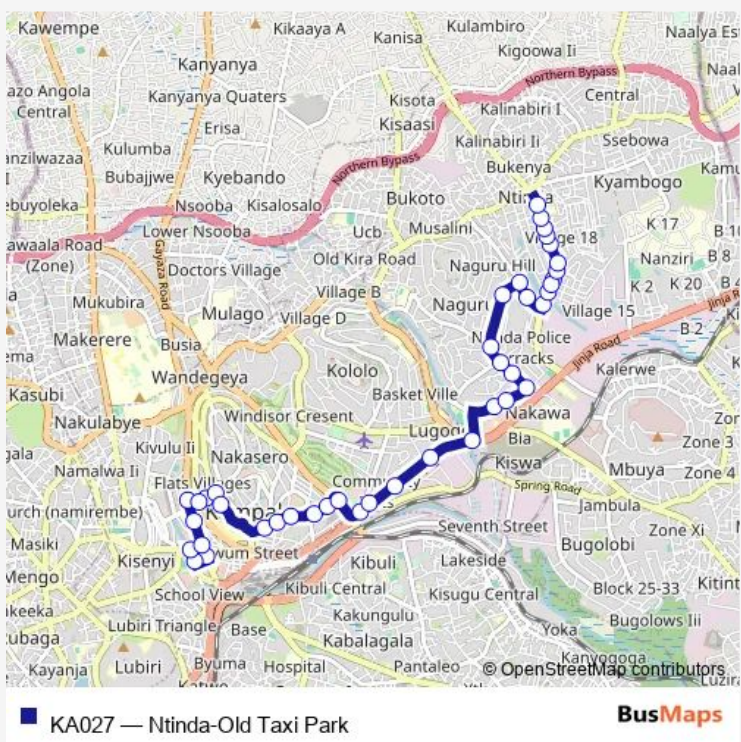

Bus KA027 Ntinda-Old Taxi Park

[Go to website](#)

Direction
Kampala Old Taxi Park — St. Luke Church of Uganda
41 stops
[Open route schedule](#)

- Kampala Old Taxi Park
- Cooper Complex Taxi Park - Owino Parkyard Market
- Qualicell Bus Terminal - Nakivubo
- Mini Price (Ben Kiwanuka Rd)
- Arua Taxi Park
- Watoto Stage
- Commercial Court Building
- Watoto Church (Buganda Rd)
- French Embassy
- The Prestige Hotel Suites
- Sheraton Gardens - Nile Avenue
- Uganda Bureau of Statistics - Sheraton Hotel
- Ministry of Finance - International Conference Centre
- Ubc Headquarters (Nile Avenue)
- Uganda Media Centre (Nile Avenue)
- Oasis Mall
- Centenary Park - Electoral Commission
- Warid Clock Tower - Airtel Headquarters
- British American Tobacco
- Archer Rd - New Vision
- Lugogo Shopping Mall - Shoprite (Jinja Rd)

Route schedule
Kampala Old Taxi Park — St. Luke Church of Uganda

Monday	06:30-19:00
Tuesday	06:30-19:00
Wednesday	06:30-19:00
Thursday	06:30-19:00
Friday	06:30-19:00
Saturday	06:30-19:00
Sunday	06:30-19:00

Route info
Direction: Kampala Old Taxi Park
Stops: 41
Trip Duration: 1 hour 22 min