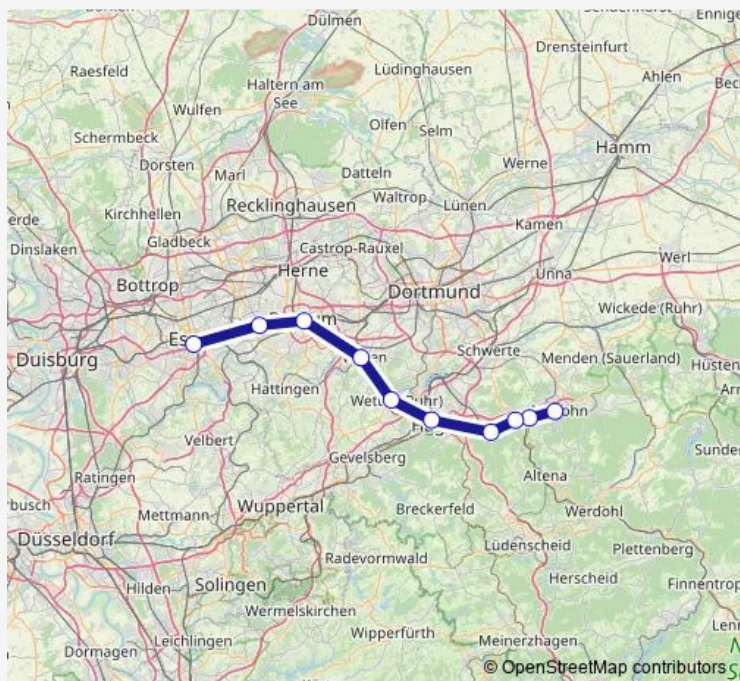

Regional Rail Service RE16

[Go to website](#)

Direction

Hagen Hohenlimburg Bf — Hagen Hbf

2 stops

[Open route schedule](#)

Hagen Hohenlimburg Bf

Hagen Hbf

Route schedule

Hagen Hohenlimburg Bf — Hagen Hbf

Monday	—
Tuesday	23:31
Wednesday	—
Thursday	—
Friday	—
Saturday	—
Sunday	—

Route info

Direction: Hagen Hohenlimburg Bf

Stops: 2

Trip Duration: 0 hour 12 min

■ RE16

Direction

Essen Hbf — Iserl., Stadtbahnhof

10 stops

[Open route schedule](#)

Essen Hbf

Bochum Wattenscheid Bf

Bochum Hbf

Witten Hbf

Wednesday 19:20

Thursday 19:20

Friday 19:20

Saturday 19:20

Sunday 19:20

Route info

Direction: Iserl., Stadtbahnhof

Stops: 10