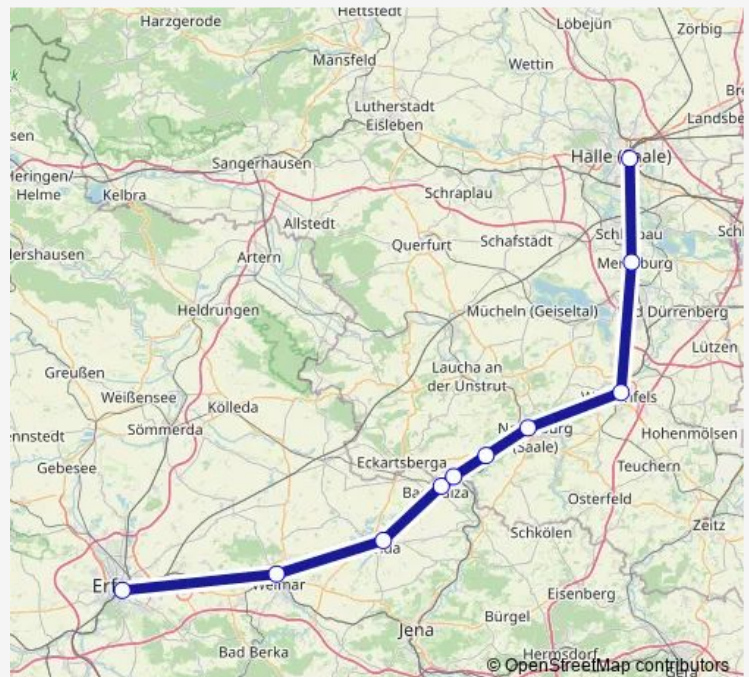

Regional Rail Service RE16

[Go to website](#)

Direction

Halle(Saale)Hbf — Naumburg(Saale)Hbf

10 stops

[Open route schedule](#)

Halle(Saale)Hbf

Halle-Ammendorf

Schkopau

Merseburg Hbf

Leuna Werke Nord

Leuna Werke Süd

Großkorbetha

Weißenfels

Leißling

Naumburg(Saale)Hbf

Route schedule

Halle(Saale)Hbf — Naumburg(Saale)Hbf

Monday 04:50-20:06

Tuesday 04:50-20:06

Wednesday 04:50-20:06

Thursday 04:50-20:06

Friday 04:50-20:06

Saturday 06:06-20:06

Sunday 06:06-20:06

Route info

Direction: Halle(Saale)Hbf

Stops: 10

Trip Duration: 0 hour 39 min

RE16

Direction

Naumburg(Saale)Hbf — Halle(Saale)Hbf