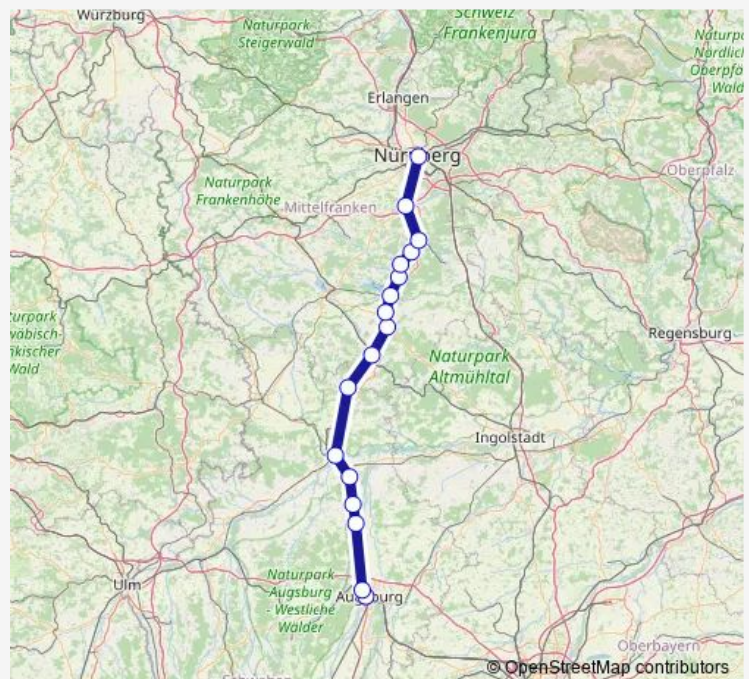

Regional Rail Service RE16

[Go to website](#)

Direction

Augsburg Hbf — Nürnberg Hbf

17 stops

[Open route schedule](#)

Augsburg Hbf

Augsburg-Oberhausen

Pleinfeld

Mühlstetten

Georgensgmünd

Unterheckenhofen

Roth

Schwabach

Nürnberg Hbf

Route schedule

Augsburg Hbf — Nürnberg Hbf

Monday 17:26-19:26

Tuesday 17:26-19:26

Wednesday 17:26-19:26

Thursday 17:26-19:26

Friday 17:26-19:26

Saturday 17:26-19:26

Sunday 17:26-19:26

Route info

Direction: Augsburg Hbf

Stops: 17

Trip Duration: 1 hour 52 min

RE16

Direction

Nürnberg Hbf — Augsburg Hbf

17 stops