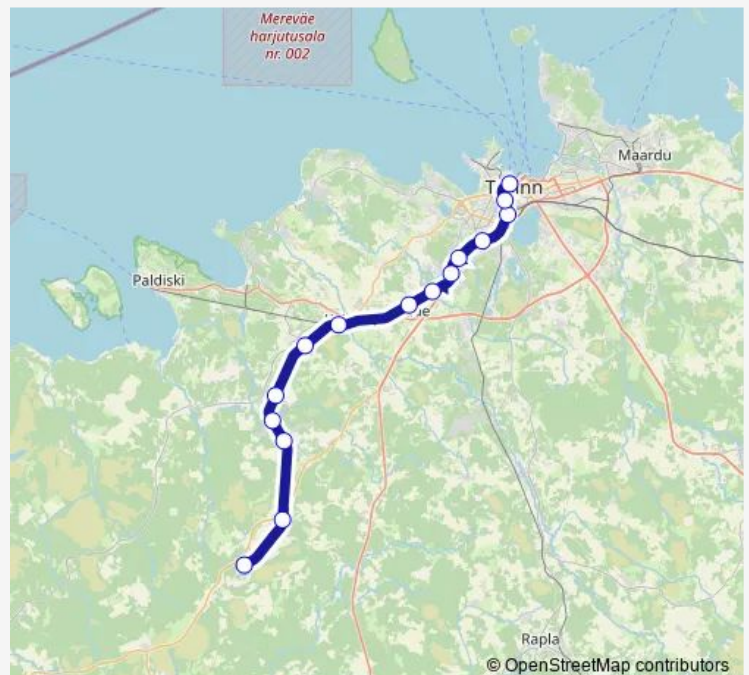

Rail RE16 Tallinn -Turba

[Go to website](#)

Direction

Turba — Tallinn

15 stops

[Open route schedule](#)

Turba

Riisipere

Tuesday 06:55-07:55

Wednesday 06:55-07:55

Thursday 06:55-07:55

Friday 06:55-07:55

Saturday —

Sunday —

Route info

Direction: Turba

Stops: 15

Trip Duration: 0 hour 59 min

RE16 — Tallinn -Turba

BusMaps

Direction

Tallinn — Turba

15 stops

[Open route schedule](#)