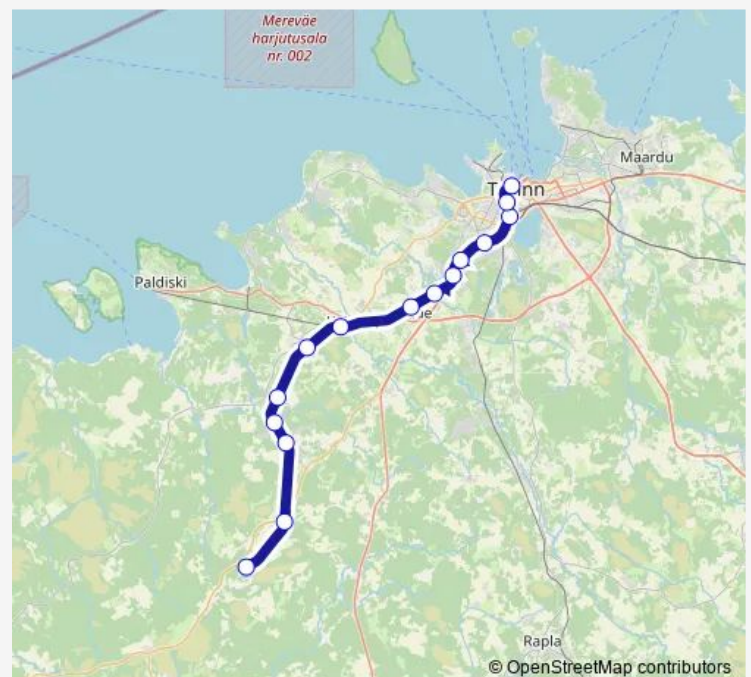

### Route schedule

Turba — Tallinn

Monday	06:55-07:55
Tuesday	06:55-07:55
Wednesday	06:55-07:55
Thursday	06:55-07:55
Friday	06:55-07:55
Saturday	—
Sunday	—

### Route info

Direction: Turba

Stops: 15

Trip Duration: 0 hour 59 min

Re16 — Tallinn -Turba