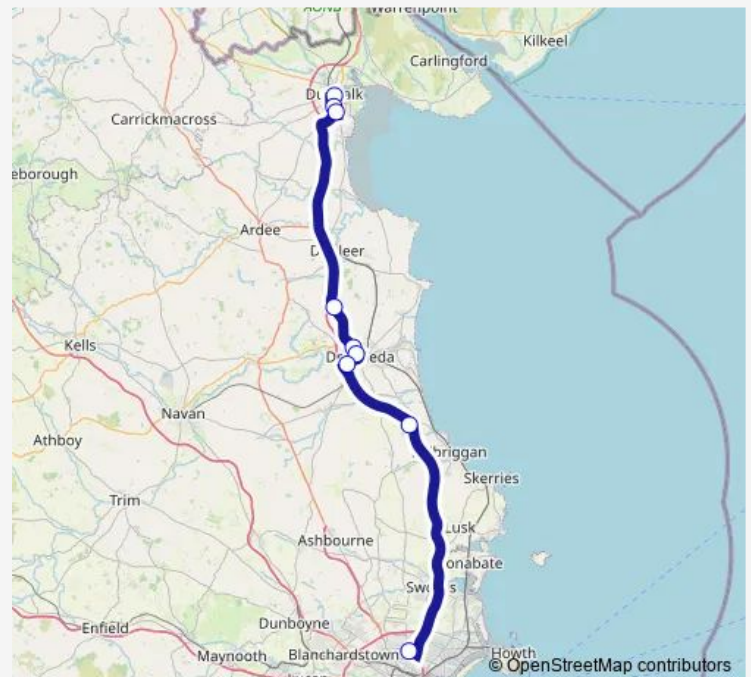

Route info

Direction: Marshes Sc

Stops: 9

Trip Duration: 1 hour 15 min

■ 901D — Marshes Shopping Centre - The Helix

Direction

DCU Helix — Marshes Sc

9 stops

Dundalk Hospital

Marshes Sc

Route schedule

DCU Helix — Marshes Sc

Monday	17:15
Tuesday	17:15
Wednesday	17:15
Thursday	17:15
Friday	17:15
Saturday	—
Sunday	—

Route info

Direction: DCU Helix

Stops: 9