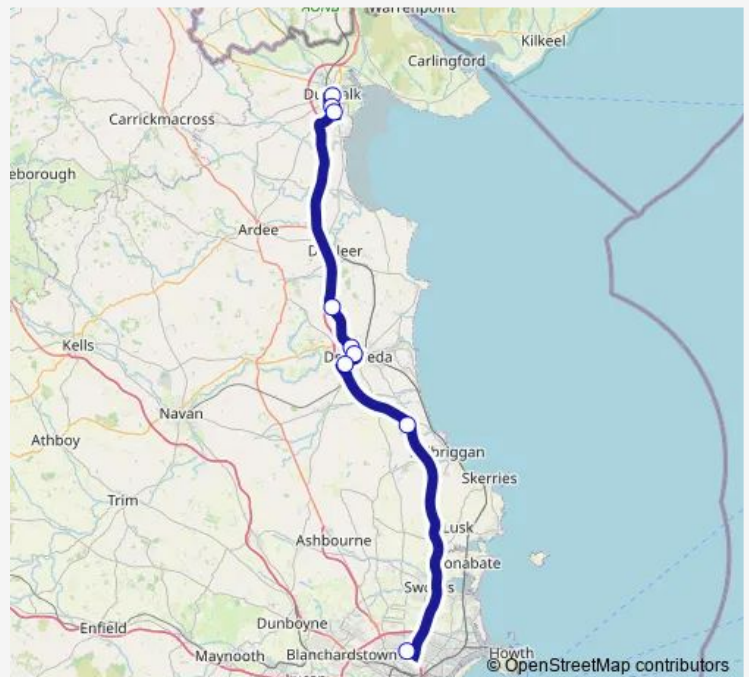

### Route schedule

Marshes Sc — DCU Helix

Monday 07:15

Tuesday 07:15

Wednesday 07:15

Thursday 07:15

Friday 07:15

Saturday —

### Route info

Direction: Marshes Sc

Stops: 9

Trip Duration: 1 hour 15 min

901d — Marshes Shopping Centre - The Helix

**Direction**

DCU Helix — Marshes Sc

9 stops