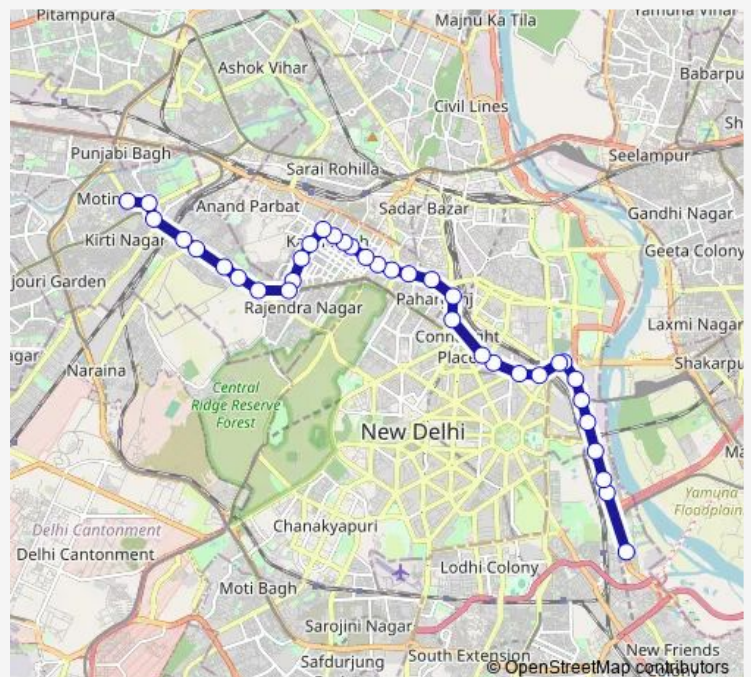

Thursday 06:35-17:35

Friday 06:35-17:35

Saturday 06:35-17:35

Sunday 06:35-17:35

Route info

Direction: Isbt Sarai Kale Khan

Stops: 36

Trip Duration: 1 hour 13 min