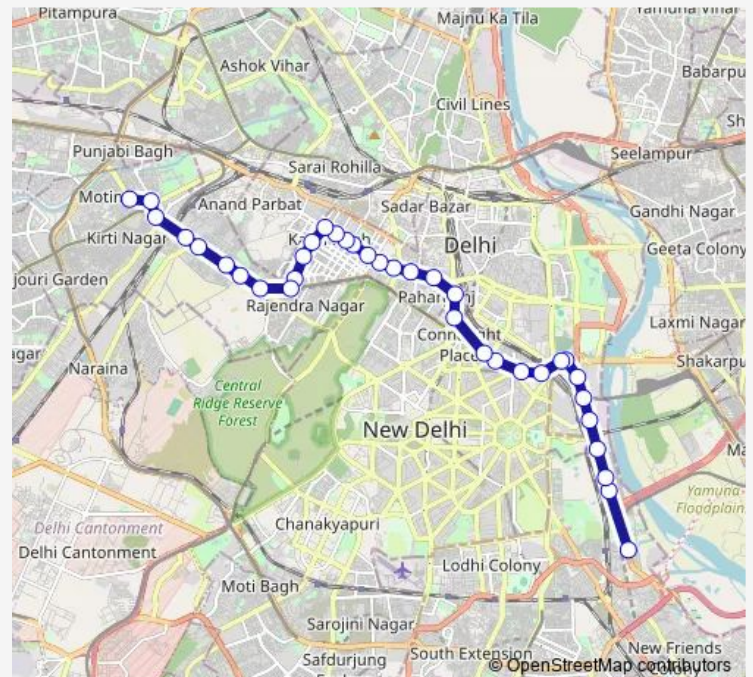

Thursday 06:35-17:35

Friday 06:35-17:35

Saturday 06:35-17:35

Sunday 06:35-17:35

Route info

Direction: Isbt Sarai Kale Khan

Stops: 36

Trip Duration: 1 hour 13 min