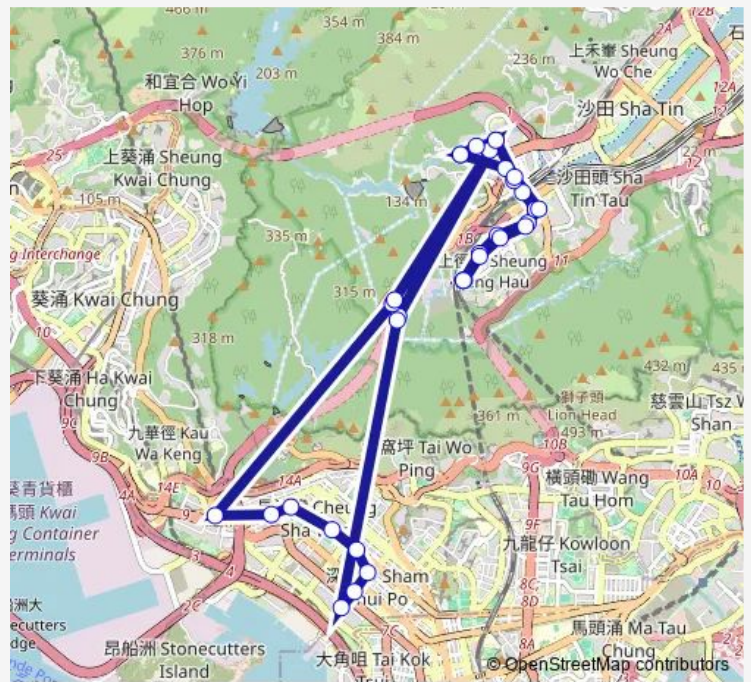

[Kmb] Tsing SHA Highway Bbi

[Ctb] Tsing SHA Highway BUS-BUS Interchange[[Kmb] Tsing SHA Highway Bbi][Lwb] Tsing SHA Highway Bbi

[Ctb] NAM Cheong Estate, YEN Chow Street West[[Kmb+Ctb] NAM Cheong Estate/
Nam Cheong Estate, YEN Chow Street West[[Kmb] NAM Cheong Estate

Route schedule

[Kmb] HIN Keng BUS Terminus — [Kmb] HIN Keng BUS Terminus

Monday	05:30-22:00
Tuesday	05:30-22:00
Wednesday	05:30-22:00
Thursday	05:30-22:00
Friday	05:30-22:00
Saturday	05:30-22:00
Sunday	05:30-22:00

Route info

Direction: [Kmb] HIN Keng BUS Terminus

Stops: 33

Trip Duration: 0 hour 48 min

■ 286X — HIN Keng - Sham Shui PO(Circular)

[Ctb] YEE KUK Street, YEN Chow Street[[Kmb+Ctb] YEE KUK Street Sham Shui PO/
Yee KUK Street, YEN Chow Street[[Kmb] YEE KUK Street Sham Shui Po