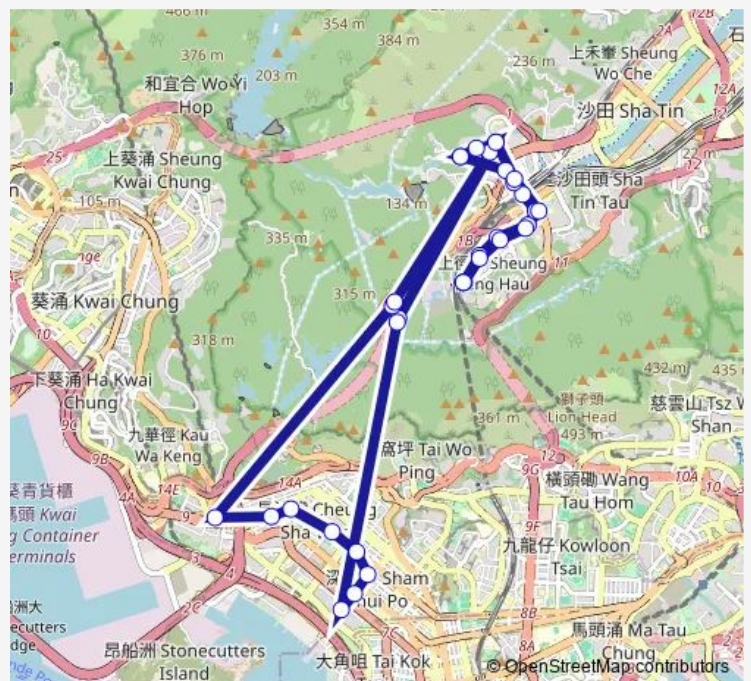

[Ctb] MEI LAM Estate[[Kmb+Ctb] MEI LAM BUS Terminus/<Br>Mei LAM Estate[[Kmb] MEI LAM BUS Terminus][Lwb] MEI LAM BUS Terminus

[Kmb] Tsing SHA Highway Bbi

[Ctb] Tsing SHA Highway BUS-BUS Interchange[[Kmb] Tsing SHA Highway Bbi][Lwb] Tsing SHA Highway Bbi

[Ctb] NAM Cheong Estate, YEN Chow Street West[[Kmb+Ctb] NAM Cheong Estate/<Br>Nam Cheong Estate, YEN Chow Street West[[Kmb] NAM Cheong Estate

**Route schedule**

[Kmb] HIN Keng BUS Terminus — [Kmb] HIN Keng BUS Terminus

Trip Duration: 0 hour 47 min

■ 286x — HIN Keng - Sham Shui PO(Circular) **BusMaps**

[Ctb] YEE KUK Street, YEN Chow Street[[Kmb+Ctb] YEE KUK Street Sham Shui PO/<Br>Yee KUK Street, YEN Chow Street[[Kmb] YEE KUK Street Sham Shui Po