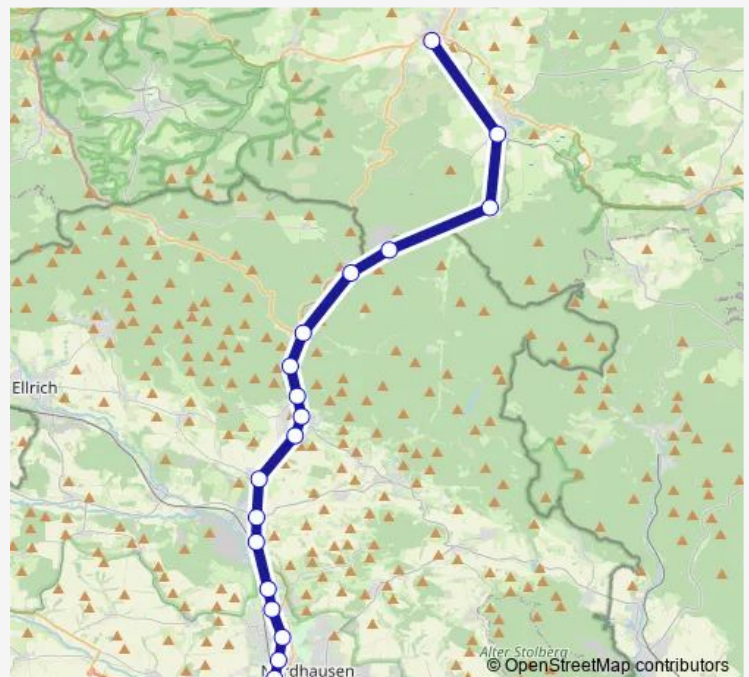

Hasselfelde — Nordhausen Nord

Monday 10:37-17:59

Tuesday 10:37-17:59

Wednesday 10:37-17:59

Thursday 10:37-17:59

Friday 10:37-17:59

Saturday 10:37-17:59

Sunday 10:37-17:59

Route info

Direction: Hasselfelde

Stops: 19

Trip Duration: 1 hour 14 min

Direction

Nordhausen Nord — Harzgerode

26 stops

[Open route schedule](#)

Nordhausen Nord

Nordhausen Hesseröder Straße

Nordhausen-Altentor

Nordhausen Ricarda-Huch-Straße

Nordhausen Schurzfell

Nordhausen Krimderode

Niedersachswerfen Herkulesmarkt

Niedersachswerfen Ost

Thursday 12:19

Friday 12:19

Saturday 12:19

Sunday 12:19

Route info

Direction: Harzgerode

Stops: 26

Trip Duration: 2 hour 20 min