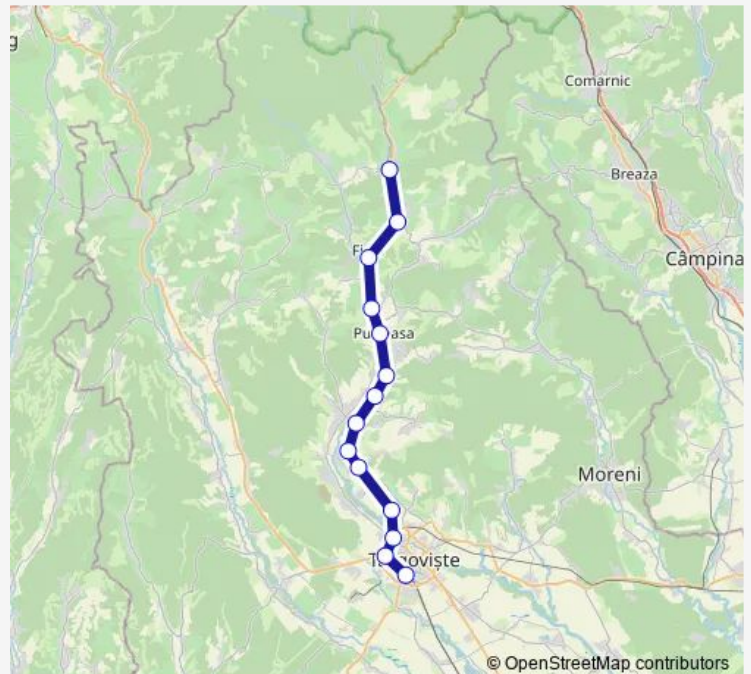

## Route schedule

Pietroșița Hm. — Târgoviște

Monday	19:59
Tuesday	19:59
Wednesday	19:59
Thursday	19:59
Friday	19:59
Saturday	19:59
Sunday	19:59

## Route info

Direction: Pietroșița Hm.

Stops: 14

Trip Duration: 0 hour 59 min

R: Pietroșița Hm. - Târgoviște Rail time schedules and route maps are available in an offline PDF at [busmaps.com](https://busmaps.com). Use the [busmaps.com](https://busmaps.com) website to see live bus times, train schedule or subway schedule, and step-by-step directions for all public transit in Targoviste