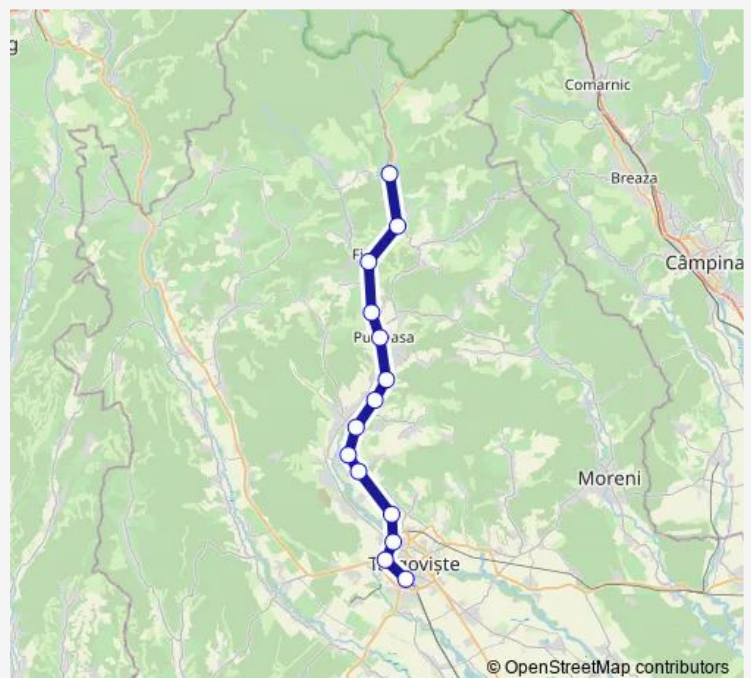

Teiș Hm.

Romlux h.

Târgoviște

Route schedule

Pietroșița Hm. — Târgoviște

Monday	19:59
Tuesday	19:59
Wednesday	19:59
Thursday	19:59
Friday	19:59
Saturday	19:59
Sunday	19:59

Route info

Direction: Pietroșița Hm.

Stops: 14

Trip Duration: 0 hour 59 min

R: Pietroșița Hm. - Târgoviște Rail time schedules and route maps are available in an offline PDF at busmaps.com. Use the busmaps.com website to see live bus times, train schedule or subway schedule, and step-by-step directions for all public transit in Targoviste