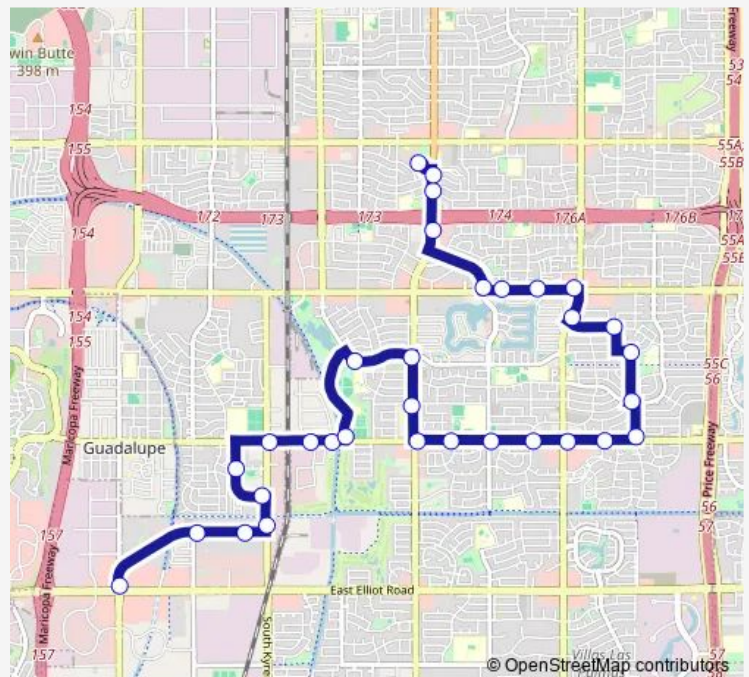

Country Club & Guadalupe Rd (Flag Zone)

Watson Dr & Kenwood Ln (Flag Zone)

### Route schedule

Priest Dr & Elliot Rd — Tempe Library

Monday 06:30-21:00

Tuesday 06:30-21:00

Wednesday 06:30-21:00

Thursday 06:30-21:00

Friday 06:30-21:00

Saturday 07:30-20:30

### Route info

Direction: Priest Dr & Elliot Rd

Stops: 32

Trip Duration: 0 hour 30 min

STRN — Orbit Saturn

BusMaps

Kenwood Ln & Cornell Dr (Flag Zone)

Oxford Dr & Hazelton Ln (Flag Zone)