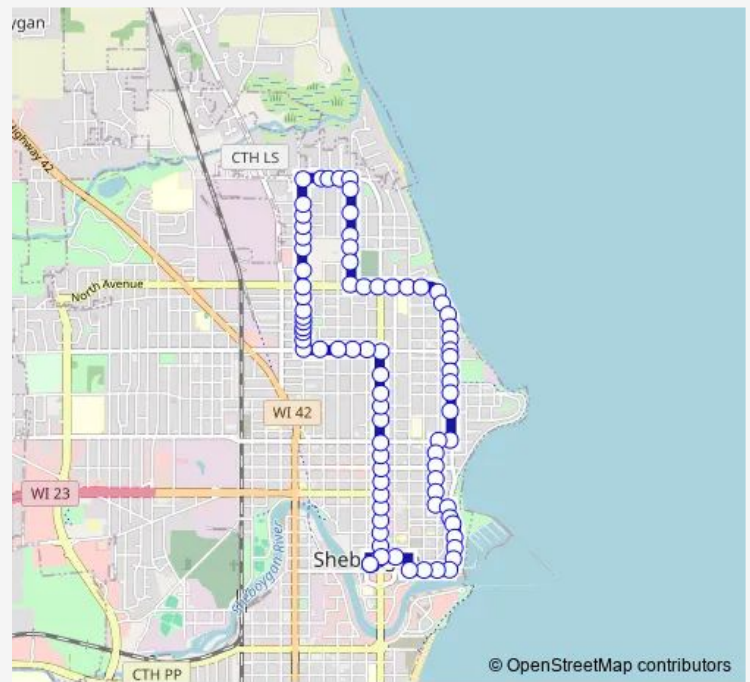

## Bus 5 North

[Go to website](#)

**Direction**  
 Downtown Transit Center — Downtown Transit Center  
 82 stops  
[Open route schedule](#)

- Downtown Transit Center
- Center Ave. & N. 8th St.
- N. 8th St. & New York Ave.
- N. 8th St. & Wisconsin Ave.
- N. 8th St. & Niagara Ave.
- N. 8th St. & Ontario Ave.
- N. 8th St. & Erie Ave.
- N. 8th St. & St. Clair Ave.
- N. 8th St. & Michigan Ave.
- N. 8th St. & Huron Ave.
- N. 8th St. & Superior Ave.
- N. 8th & National Ave.
- N. 8th St. & Zimbal Ave.
- N. 8th St. & Lincoln Ave.
- N. 8th St. & Bluff Ave.
- N. 8th St. & Geele Ave.
- Geele Ave. & N. 9th St.
- Geele Ave. & N. 10th St.
- Geele Ave. & N. 11th St.
- Geele Ave. & Kroos Ct.
- Geele Ave. & N. 13th St.

### Route schedule

Downtown Transit Center — Downtown Transit Center

Monday	05:15-19:45
Tuesday	05:15-19:45
Wednesday	05:15-19:45
Thursday	05:15-19:45
Friday	05:15-19:45
Saturday	08:45-14:45
Sunday	—

### Route info

Direction: Downtown Transit Center  
 Stops: 82  
 Trip Duration: 0 hour 28 min

5 North

N. 13th St. & Logan Ave.

N. 13th St. & Lenz Ct.

N. 13th St. & Bell Ave.

N. 13th St. & Annie Ct.

N. 13th St. & Los Angeles Ave.

N. 13th St. & Mac Arthur Ave.

N. 13th St. & Eisner Ave.

Eisner Ave. & N. 12th St.

Eisner Ave. & Rosewood Ct.

Eisner Ave. & Highcliff Ct.

Eisner Ave. & N. 10th St.

N. 10th St. & Willow Ave

N. 10th St. & Pershing Ave.