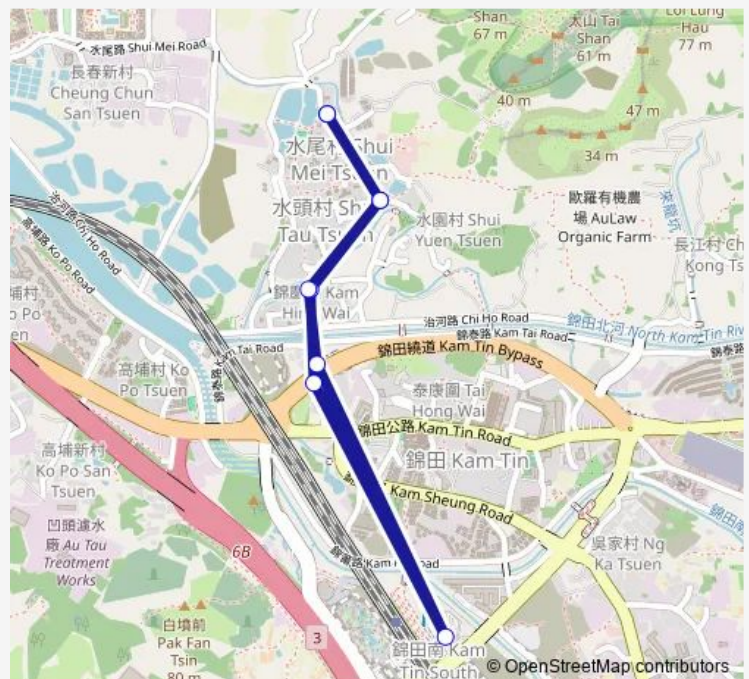

UNNAMED ACCESS ROAD, NEAR KAM HING WAI|UN-  
NAMED ACCESS ROAD, NEAR KAM HING WAI VIL-  
LAGE OFFICE

UNNAMED ACCESS ROAD, NEAR KAM TIN SHI CHIL-  
DREN'S PLAYGROUND

KAM SHEUNG ROAD STATION PUBLIC TRANSPORT  
INTERCHANGE

KAM HING ROAD, NEAR KAM HING WAI

UNNAMED ACCESS ROAD, NEAR KAM HING WAI

UNNAMED ACCESS ROAD, NEAR SHUI TAU

KAM TIN (PAK WAI TSUEN) MINIBUS TERMINUS

### Route schedule

KAM TIN (PAK WAI TSUEN) MINIBUS TERMINUS —  
KAM TIN (PAK WAI TSUEN) MINIBUS TERMINUS

Monday	07:00
Tuesday	07:00
Wednesday	07:00
Thursday	07:00
Friday	07:00
Saturday	07:00
Sunday	07:00

### Route info

Direction: KAM TIN (PAK WAI TSUEN) MINIBUS TERMI-  
NUS

Stops: 9

Trip Duration: 0 hour 9 min

601B Bus time schedules and route maps are available in an offline PDF at [busmaps.com](https://busmaps.com). Use the [busmaps.com](https://busmaps.com) website to see live bus times, train schedule or subway schedule, and step-by-step directions for all public transit in Yuen Long