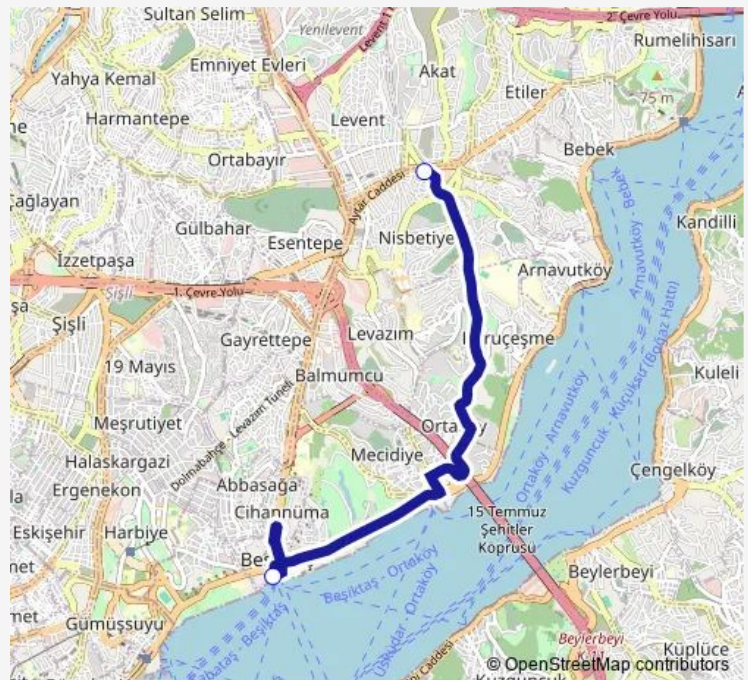

Bus Beşiktaş - Nispetiye Metro Beşiktaş-Ortaköy-Portakal Yokuşu-Nispetiye Metro

[Go to website](#)

Direction

Nispetiye Metro — Beşiktaş

2 stops

[Open route schedule](#)

Nispetiye Metro

Beşiktaş

Route schedule

Nispetiye Metro — Beşiktaş

Monday	06:00
Tuesday	06:00
Wednesday	06:00
Thursday	06:00
Friday	06:00
Saturday	06:00
Sunday	08:00

Route info

Direction: Nispetiye Metro

Stops: 2

Trip Duration: 0 hour 10 min